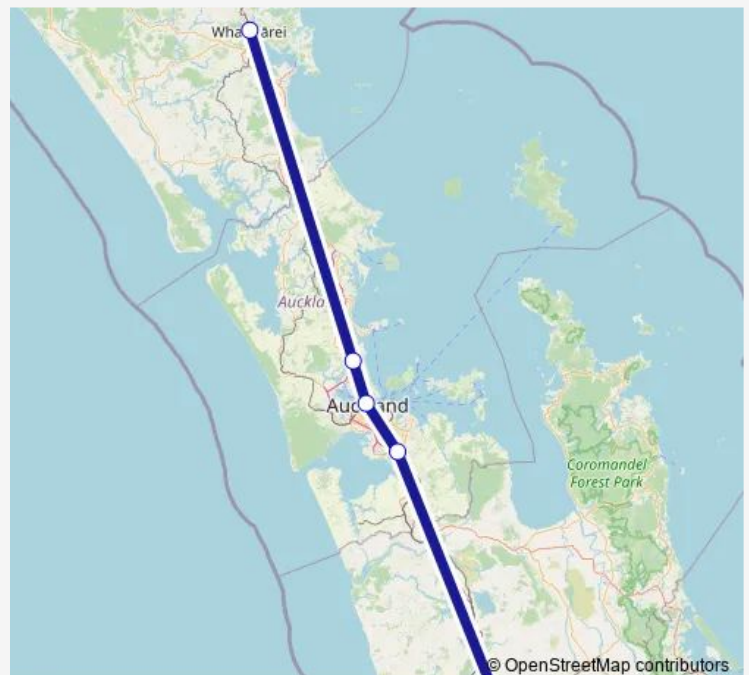

Albany (Auckland)

Whangarei

**Route schedule**

Hamilton - Central — Whangarei

Monday	06:30
Tuesday	06:30
Wednesday	06:30
Thursday	06:30
Friday	06:30
Saturday	06:30
Sunday	06:30

**Route info**

Direction: Hamilton - Central

Stops: 5

Trip Duration: 5 hour 15 min

Hamilton - Central - Whangarei

## Direction

Whangarei — Hamilton - Central

5 stops

[Open route schedule](#)

Whangarei

Albany (Auckland)

Auckland - Central

Manukau City (Auckland)

## Route info

Direction: Whangarei

Stops: 5

Trip Duration: 5 hour 15 min

**Direction**

Hamilton - Central — Whangarei

6 stops

[Open route schedule](#)