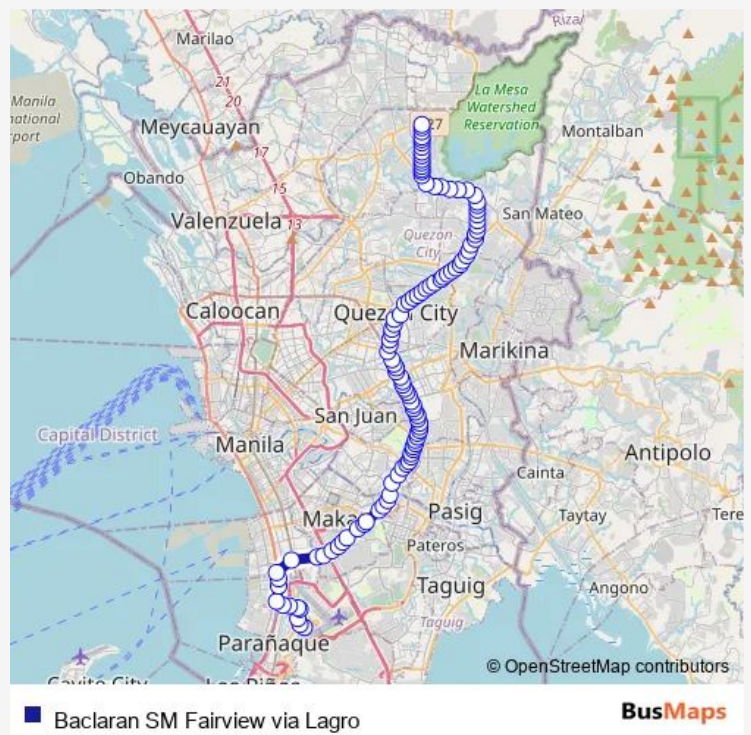

# Bus Baclaran SM Fairview via Lagro

[Go to website](#)

**Direction**  
 Maria, Parañaque City, Manila — SM Public Transport Terminal, Regalado Highway, Quezon City  
 114 stops  
[Open route schedule](#)

- Maria, Parañaque City, Manila
- Terminal 1 Arrivals Area Rd, Ninoy Aquino International Airport, Parañaque City, Manila
- Ninoy Aquino Ave, Lungsod ng Pasay, Manila
- Naia Rd / Imelda Ave Intersection, Parañaque City, Manila
- Naia Rd, Parañaque City, Manila
- Naia Rd, Parañaque City, Manila
- Naia Rd / Quirino Ave Intersection, Parañaque City, Manila
- Roxas Blvd, Parañaque City, Manila
- Roxas Blvd / T. Claudio Intersection, Parañaque City, Manila
- Roxas Blvd / C. Rivera Intersection, Parañaque City, Manila
- Roxas Blvd / Redemptorist Road Intersection, Parañaque City, Manila
- Epifanio de los Santos Avenue, Lungsod ng Pasay
- Epifanio de los Santos Avenue, Lungsod ng Makati, Manila
- Epifanio de los Santos Avenue, Lungsod ng Makati, Manila
- MRT-3 Magallanes Station, Edsa, Makati City, Manila
- Epifanio de los Santos Av, Makati City, Manila
- Epifanio de los Santos Av, Makati City, Manila
- Epifanio de los Santos Av, Makati City, Manila
- Epifanio de los Santos Av, Makati City, Manila

**Route schedule**

Maria, Parañaque City, Manila — SM Public Transport Terminal, Regalado Highway, Quezon City

Monday	00:00
Tuesday	00:00
Wednesday	00:00
Thursday	00:00
Friday	00:00
Saturday	00:00
Sunday	00:00

**Route info**

Direction: Maria, Parañaque City, Manila  
 Stops: 114  
 Trip Duration: 2 hour 51 min

MRT-3 Buendia Station, Makati City, Manila

Epifanio de los Santos Avenue / Senator Gil Puyat Ave,  
Makati City, Manila