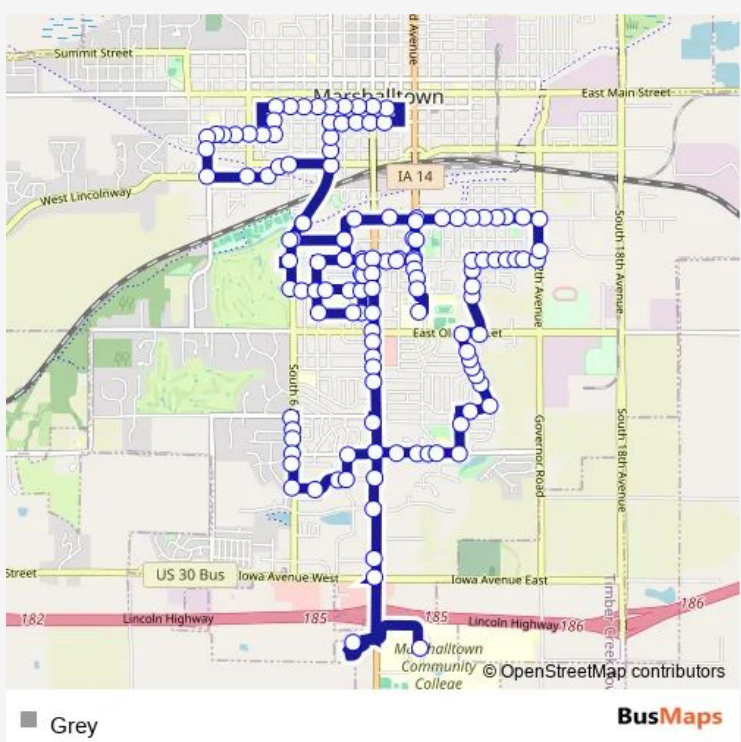

Bus Grey

[Go to website](#)

Direction
 S. 6th St./Westwood Dr. — Marshalltown Community College
 136 stops
[Open route schedule](#)

- S. 6th St./Westwood Dr.
- S. 6th St./Roberts Terrace
- S. 6th St./Arlington Dr.
- S. 6th St./W. Southridge Rd.
- S. 6th St./Richard Ln
- S. 6th St./Nicholas Ln
- Nicholas Ln.
- Odd Fellows Apartments
- S. 2nd St./Nicholas Dr.
- Southridge Rd. & 2nd St.
- Southridge Rd. & Center St.
- Plaza Dr./E. Southridge Rd.
- Dubois Cir/E. Southridge Rd.
- Sugar Creek Ln/E. Southridge Rd.
- Southridge Rd & 3rd Ave
- S. 5th Ave./E. Southridge Rd.
- S. 5th Ave./Newcastle Rd.
- Bailey Dr./Newcastle Rd.
- Thunderbird Dr. & Edgebrook Dr.
- Edgebrook Dr./Bailey Dr.
- Edgebrook Dr./S. 5th Ave.

Route schedule
 S. 6th St./Westwood Dr. — Marshalltown Community College

Monday	07:10
Tuesday	07:10
Wednesday	07:10
Thursday	07:10
Friday	07:10
Saturday	—
Sunday	—

Route info
 Direction: S. 6th St./Westwood Dr.
 Stops: 136
 Trip Duration: 1 hour 36 min

Edgebrook Dr./Thomas Dr.

Edgebrook Dr./Friendly Dr.

Edgebrook Dr./Eastview Dr.

Edgebrook Dr./E. Olive St.

Journey Church

Sundance Apt./Christian School

Henry Dr./S. 7th Ave

Ratcliffe Dr./S. 7th Ave

7th Ave. & South St.

E. South St./S. 8th Ave.

E. South St./S. 9th Ave.

E. South St./S. 10th Ave.

E. South St./Broadmore Dr.

E. South St./S. 11th Ave.

E. south St./S. 12th Ave.

Industrial Blvd/S. 12th Ave.