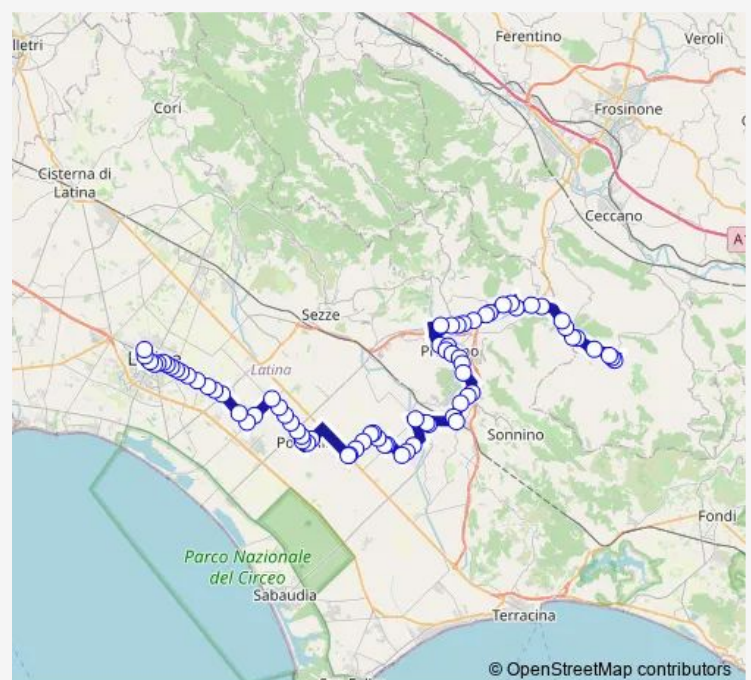

Priverno | Parco Archeologico # f3525

Priverno | Via Monti Lepini Via Font. Noce # f3433

Priverno | Via Monti Lepini Via Lago Vignali # f3526

Priverno | Cimitero # f3428

Route schedule

Amaseno | Piazza San Rocco # f3687 — Latina | Terminal Bus # f3092

Monday 06:15

Tuesday 06:15

Wednesday 06:15

Thursday 06:15

Friday 06:15

Saturday 06:15

Sunday —

Route info

Direction: Amaseno | Piazza San Rocco # f3687

Stops: 74

Trip Duration: 1 hour 50 min

Amaseno - Latina # Mp629a

BusMaps

Priverno | Terminal Bus | Ist. Superiore T. Rossi # f3429

Priverno | Via Grotta Via Stazione # f3734