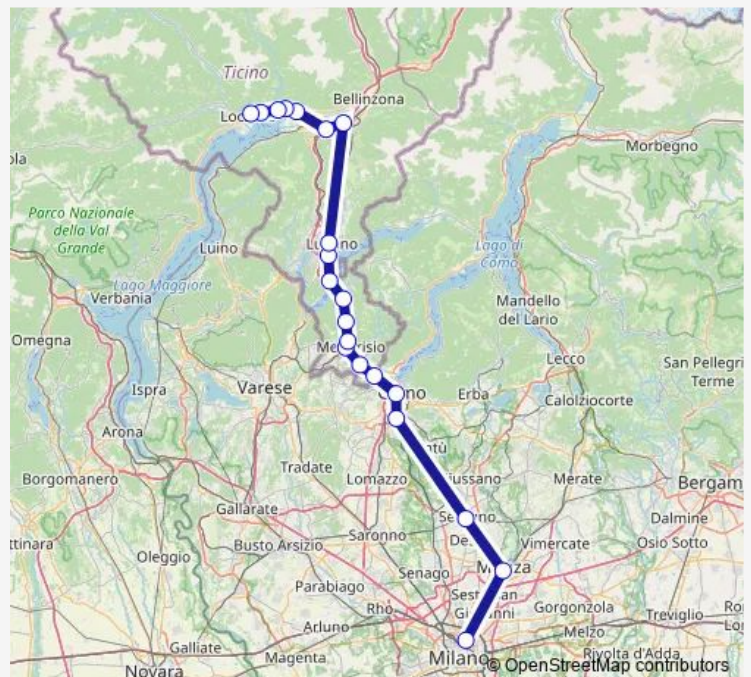

Rail RE 80 Locarno-Lugano-Chiasso-Milano Centrale

[Go to website](#)

Direction

Como S.Giovanni — Milano Centrale

6 stops

[Open route schedule](#)

Como S.Giovanni

Cantu'-Cermenate

Wednesday 07:03-08:05

Thursday 07:03-08:05

Friday 07:03-08:05

Saturday —

Sunday —

Route info

Direction: Como S.Giovanni

Stops: 6

Trip Duration: 0 hour 47 min

Direction

Locarno — Milano Centrale

16 stops

[Open route schedule](#)

Locarno

Minusio

Tenero

Tuesday 06:02-19:22

Wednesday 06:02-19:22

Thursday 06:02-19:22

Friday 06:02-19:22

Saturday 06:02-19:22

Sunday 06:02-19:22

Route info

Direction: Locarno