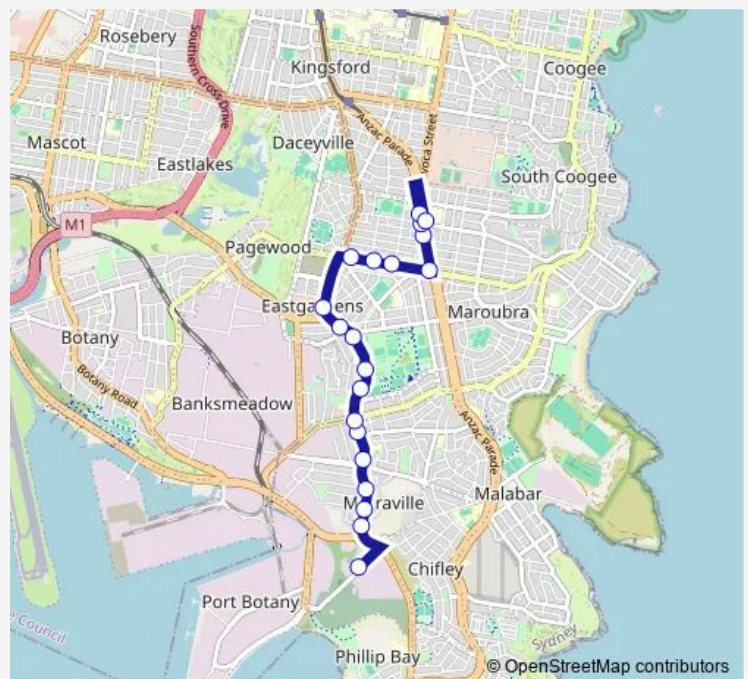

School Bus 737e Millennium Crt to Maroubra Jct Primary

[Go to website](#)

**Direction**

Military Rd Near Bunnerong Rd — Maroubra Junction Public School, Anzac Pde

20 stops

[Open route schedule](#)

- Military Rd Near Bunnerong Rd
- Bunnerong Rd At Moorina Av
- Bunnerong Rd At Partannia Av
- Bunnerong Rd At Australia Av
- Bunnerong Rd After Perry St
- Bunnerong Rd Opp Daunt Av
- Bunnerong Rd Before Beauchamp Rd
- Bunnerong Rd At Devitt Pl
- Southpoint Shops, Bunnerong Rd
- Bunnerong Rd Opp Heffron Park
- Bunnerong Rd Near Smith St
- Westfield Eastgardens, Bunnerong Rd
- Maroubra Rd After Bunnerong Rd
- Maroubra Rd After Royal St
- Maroubra Rd At Hannan St
- Maroubra Rd At Anzac Pde
- Bowen Library, Anzac Pde
- Anzac Pde At Storey St
- Anzac Pde Before Runic Lane
- Maroubra Junction Public School, Anzac Pde

Route schedule

Military Rd Near Bunnerong Rd — Maroubra Junction Public School, Anzac Pde

Monday	08:38
Tuesday	08:38
Wednesday	08:38
Thursday	08:38
Friday	08:38
Saturday	—
Sunday	—

Route info

Direction: Military Rd Near Bunnerong Rd

Stops: 20

Trip Duration: 0 hour 16 min

737e — Millennium Crt to Maroubra Jct Primary

737e School Bus time schedules and route maps are available in an offline PDF at [busmaps.com](https://busmaps.com). Use the [busmaps.com](https://busmaps.com) website to see live bus times, train schedule or subway schedule, and step-by-step directions for all public transit in Sydney