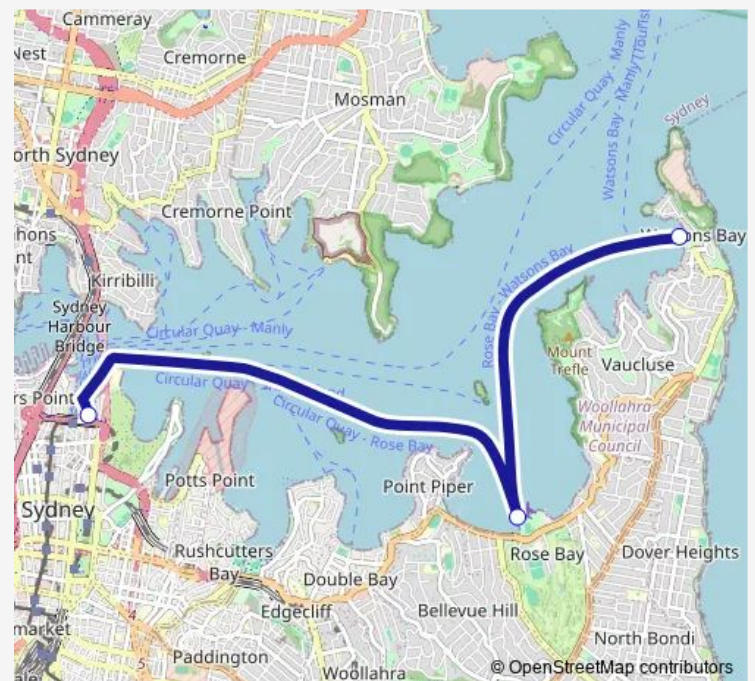

### Direction

Circular Quay, Wharf 4, Side B — Watsons Bay Wharf

3 stops

[Open route schedule](#)

Circular Quay, Wharf 4, Side B

Rose Bay Wharf

Watsons Bay Wharf

### Route schedule

Circular Quay, Wharf 4, Side B — Watsons Bay Wharf

Monday 19:45-23:45

Tuesday 19:45-22:45

Wednesday 19:45-22:45

Thursday 19:45-22:45

Friday 19:45-22:45

Saturday 20:45-22:45

### Route info

Direction: Circular Quay, Wharf 4, Side B

Stops: 3

Trip Duration: 0 hour 23 min

F9 — F9 Watsons Bay

**Direction**

Circular Quay, Wharf 4, Side A — Watsons Bay Wharf

3 stops

[Open route schedule](#)

Circular Quay, Wharf 4, Side A

Rose Bay Wharf

Watsons Bay Wharf