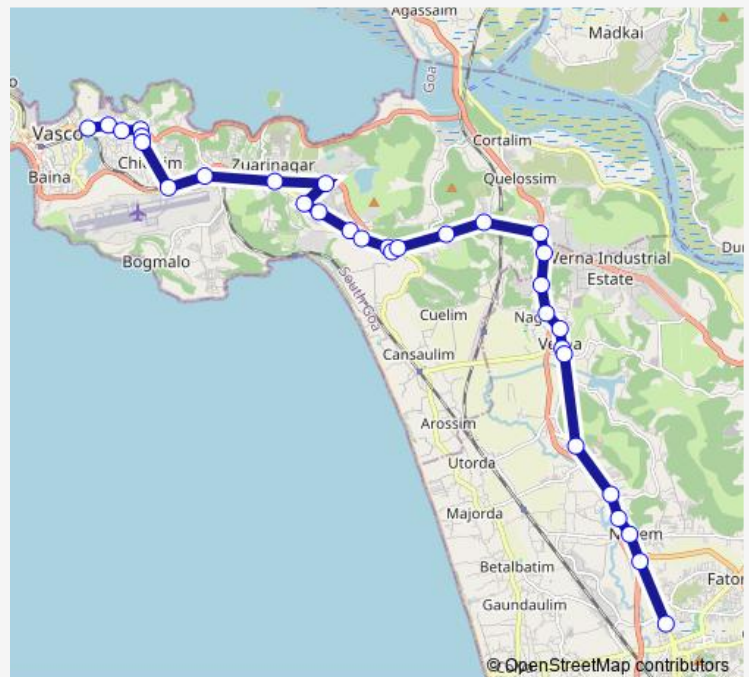

Near Petro Pump, Birla

Birla

Zuarinager

Route schedule

Margao KTC Bus Stand — Vasco KTC Bus Stop

Monday 07:45

Tuesday 07:45

Wednesday 07:45

Thursday 07:45

Friday 07:45

Saturday 07:45

Sunday 07:45

Route info

Direction: Margao KTC Bus Stand

Stops: 32

Trip Duration: 1 hour 0 min

■ Mrg176e — Vasco - Margao via Birla

Zareer

Birla Bits Pilani

MES College

Dabolim Bogmalo Cross

Dabolim Airport

Airport Residency

Vidya Mandir School

Saturday 08:25-19:00

Sunday 08:25-19:00

Route info

Direction: Vasco KTC Bus Stop

Stops: 32

Trip Duration: 1 hour 0 min

Sonaulim

Verna Agnel Ashram