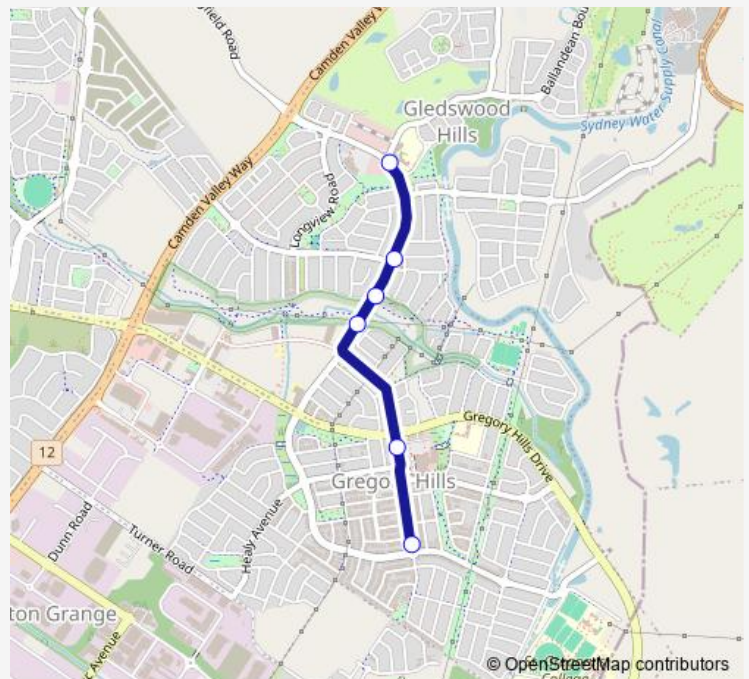

School Bus 6585 Gledswood Hills PS to Gregory Hills

[Go to website](#)

**Direction**

Gledswood Hills Public School, The Hermitage Way — Village Cct Before Donovan Bvd

6 stops

[Open route schedule](#)

Gledswood Hills Public School, The Hermitage Way

Chisholm Park, The Hermitage Way

The Hermitage Way Opp Sandhurst Dr

The Hermitage Way Before Mannes Rd

Village Cct Shops

Village Cct Before Donovan Bvd

Route schedule

Gledswood Hills Public School, The Hermitage Way — Village Cct Before Donovan Bvd

Monday	15:02
Tuesday	15:02
Wednesday	15:02
Thursday	15:02
Friday	15:02
Saturday	—
Sunday	—

Route info

Direction: Gledswood Hills Public School, The Hermitage Way

Stops: 6

Trip Duration: 0 hour 6 min

6585 School Bus time schedules and route maps are available in an offline PDF at [busmaps.com](https://busmaps.com). Use the [busmaps.com](https://busmaps.com) website to see live bus times, train schedule or subway schedule, and step-by-step directions for all public transit in Liverpool

The schedule is provided in the local timezone. Times with "(+1)" indicate departures on the next day.

PDF file created on 2026-02-28

2024 BusMaps.com - All Rights Reserved