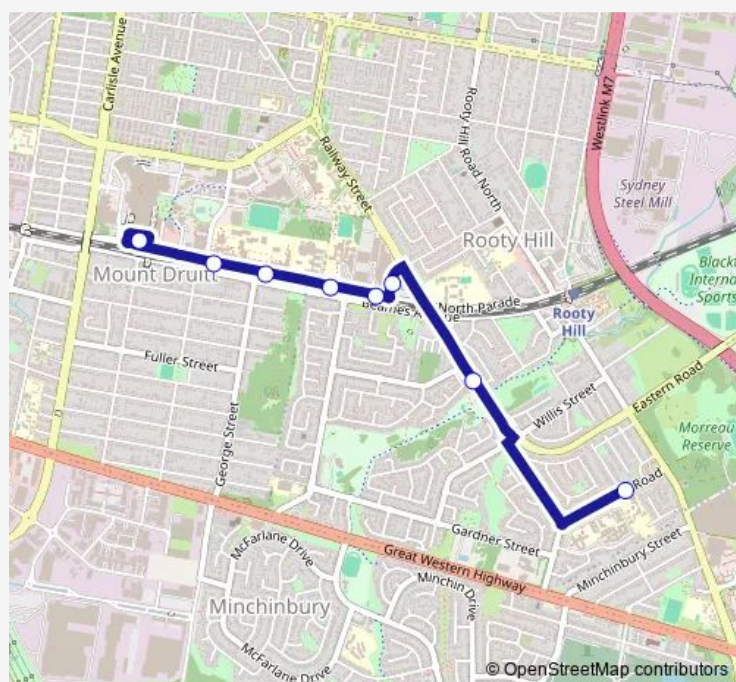

School Bus 6585 St Agnes HS to Mt Druiitt Station

[Go to website](#)

Direction

St Agnes Catholic High School, Evans Rd — Mount Druiitt Station, Stand C

8 stops

[Open route schedule](#)

St Agnes Catholic High School, Evans Rd

Francis Rd Opp Star Lane

West HQ, Sherbrooke St

North Pde Opp Sydney Gymnastic Aquatic Centre

North Pde Opp Loyola College

North Pde Opp Tafe NSW Western Sydney Institute

North Pde Opp Mount St

Mount Druiitt Station, Stand C

Route schedule

St Agnes Catholic High School, Evans Rd — Mount Druiitt Station, Stand C

Monday	14:42
Tuesday	14:42
Wednesday	14:42
Thursday	14:42
Friday	14:42
Saturday	—
Sunday	—

Route info

Direction: St Agnes Catholic High School, Evans Rd

Stops: 8

Trip Duration: 0 hour 10 min

6585 — St Agnes HS to Mt Druiitt Station

6585 School Bus time schedules and route maps are available in an offline PDF at busmaps.com. Use the busmaps.com website to see live bus times, train schedule or subway schedule, and step-by-step directions for all public transit in Parramatta