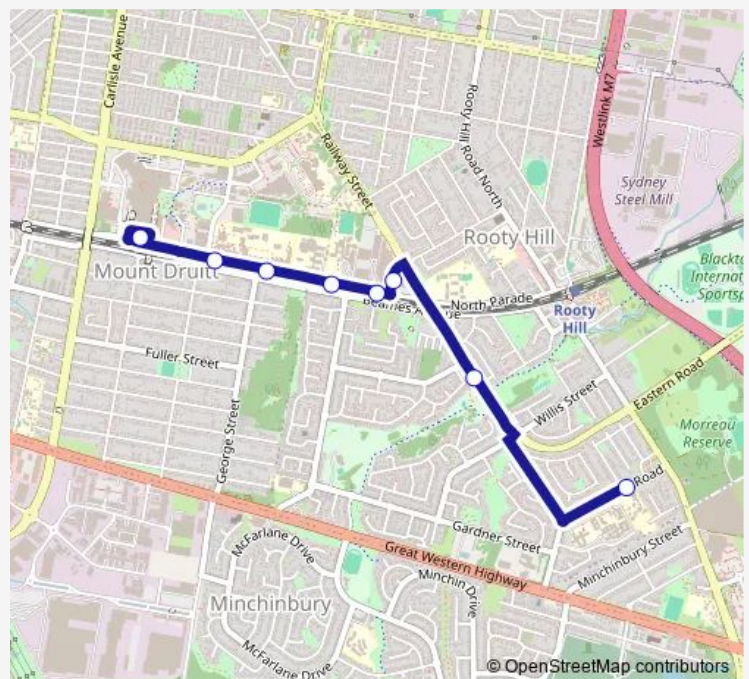

School Bus 6585 St Agnes HS to Mt Druitt Station

[Go to website](#)

Direction

St Agnes Catholic High School, Evans Rd — Mount Druitt Station, Stand C

8 stops

[Open route schedule](#)

- St Agnes Catholic High School, Evans Rd
- Francis Rd Opp Star Lane
- West HQ, Sherbrooke St
- North Pde Opp Sydney Gymnastic Aquatic Centre
- North Pde Opp Cathwest Innovation College
- North Pde Opp Tafe NSW Western Sydney Institute
- North Pde Opp Mount St
- Mount Druitt Station, Stand C

Route schedule

St Agnes Catholic High School, Evans Rd — Mount Druitt Station, Stand C

Monday	14:42
Tuesday	14:42
Wednesday	14:42
Thursday	14:42
Friday	14:42
Saturday	—
Sunday	—

Route info

Direction: St Agnes Catholic High School, Evans Rd

Stops: 8

Trip Duration: 0 hour 10 min

6585 — St Agnes HS to Mt Druitt Station

6585 School Bus time schedules and route maps are available in an offline PDF at busmaps.com. Use the busmaps.com website to see live bus times, train schedule or subway schedule, and step-by-step directions for all public transit in Parramatta