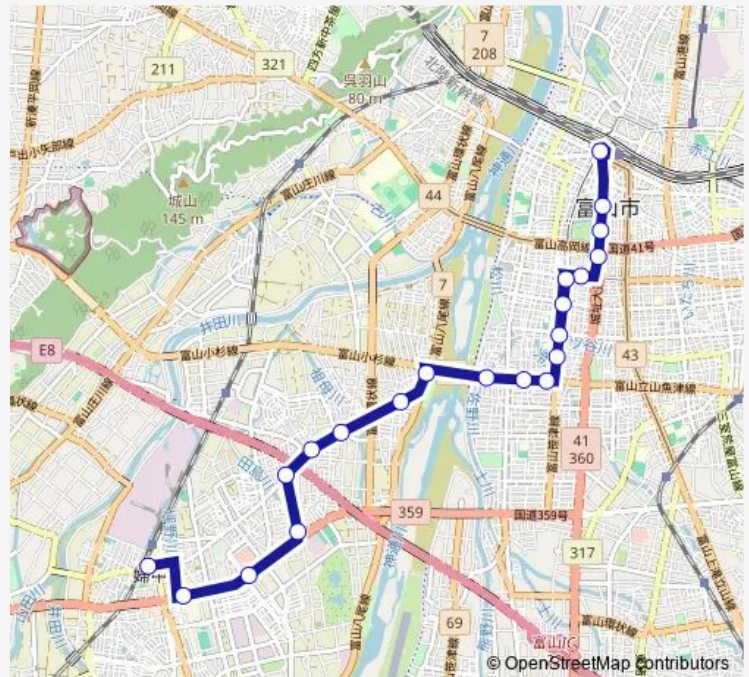

### Route info

Direction: 富山駅前

Stops: 21

Trip Duration: 0 hour 30 min

■ 堤防・熊野經由八尾・萩の島循環線

BusMaps

堤防・熊野経由八尾・萩の島循環線 Bus time schedules and route maps are available in an offline PDF at [busmaps.com](https://busmaps.com). Use the [busmaps.com](https://busmaps.com) website to see live bus times, train schedule or subway schedule, and step-by-step directions for all public transit in Toyama