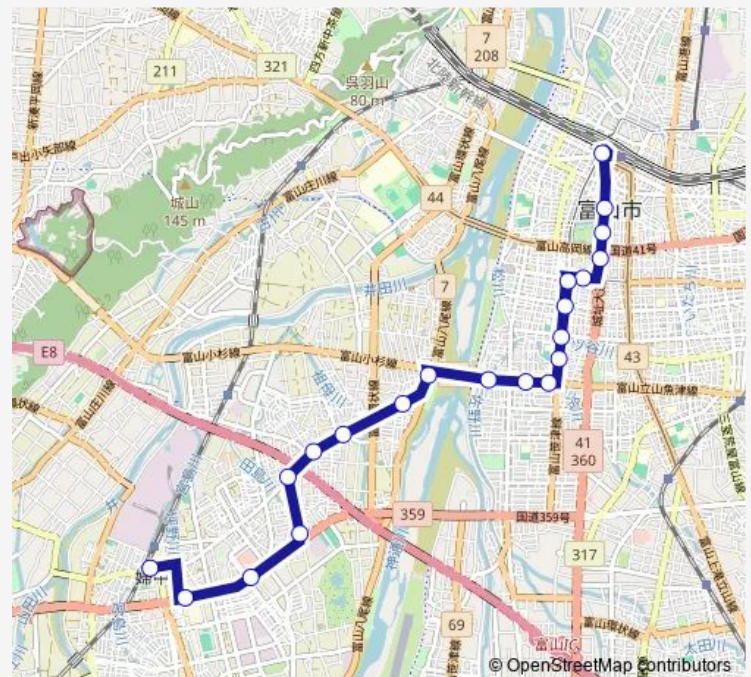

### Route info

Direction: 富山駅前

Stops: 21

Trip Duration: 0 hour 30 min

■ 堤防・熊野經由八尾・萩の島循環線

BusMaps

堤防・熊野経由八尾・萩の島循環線 Bus time schedules and route maps are available in an offline PDF at [busmaps.com](https://busmaps.com). Use the [busmaps.com](https://busmaps.com) website to see live bus times, train schedule or subway schedule, and step-by-step directions for all public transit in Toyama