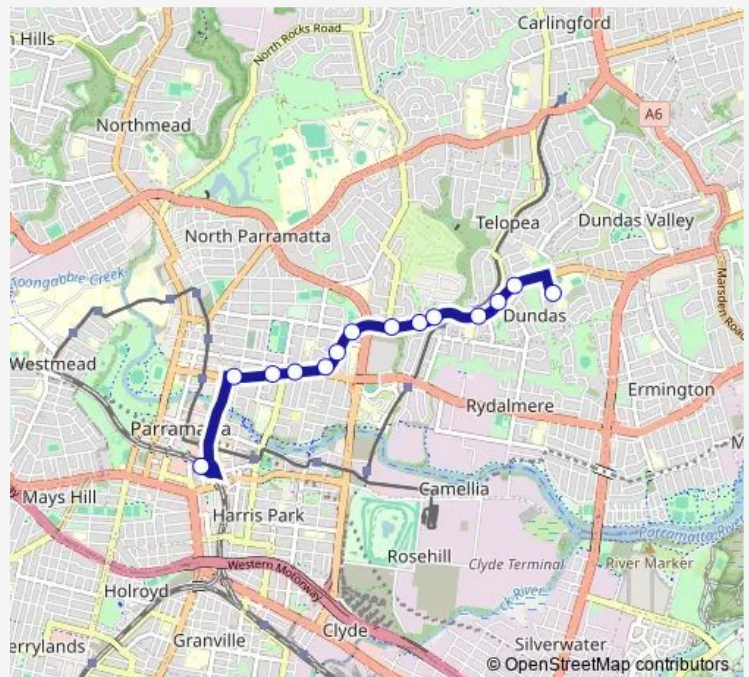

Kissing Point Rd At Bells Rd

Fred Robertson Park, Kissing Point Rd

Kissing Point Rd Before Leamington Rd

Kissing Point Rd Opp Park Rd

Kissing Point Rd At Burke St

St Patrick's Marist College, Kirby St

Route schedule

Parramatta Station, Stand A3 — St Patrick's Marist College, Kirby St

Monday	07:49
Tuesday	07:49
Wednesday	07:49
Thursday	07:49
Friday	07:49
Saturday	—
Sunday	—

Route info

Direction: Parramatta Station, Stand A3

Stops: 14

Trip Duration: 0 hour 17 min

608w — Parramatta Station to St. Patricks, Dundas

608w School Bus time schedules and route maps are available in an offline PDF at [busmaps.com](https://busmaps.com). Use the [busmaps.com](https://busmaps.com) website to see live bus times, train schedule or subway schedule, and step-by-step directions for all public transit in Parramatta