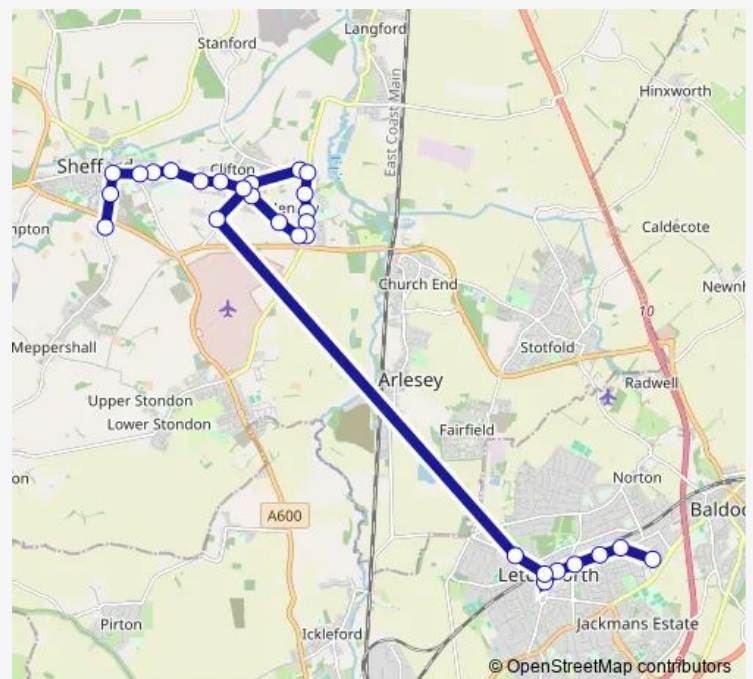

—

Sunday

—

Route info

Direction: Sainsbury's

Stops: 28

Trip Duration: 0 hour 47 min

■ W7 — Meppershall - Shefford - Clifton - Henlow - Letchworth

Knolls Way

Samuel Whitbread School

The Steamer

Purcell Way

Fire Station

Queen Elizabeth Close

Polehanger Farm

Direction

Samuel Whitbread School

Knolls Way

The Post Office

The Joint

Harwood Lane

Manor Road

The Crown - West

The Crown - North

Wednesday —

Thursday —

Friday 09:23

Saturday —

Sunday —

Route info

Direction: Polehanger Farm

Stops: 26