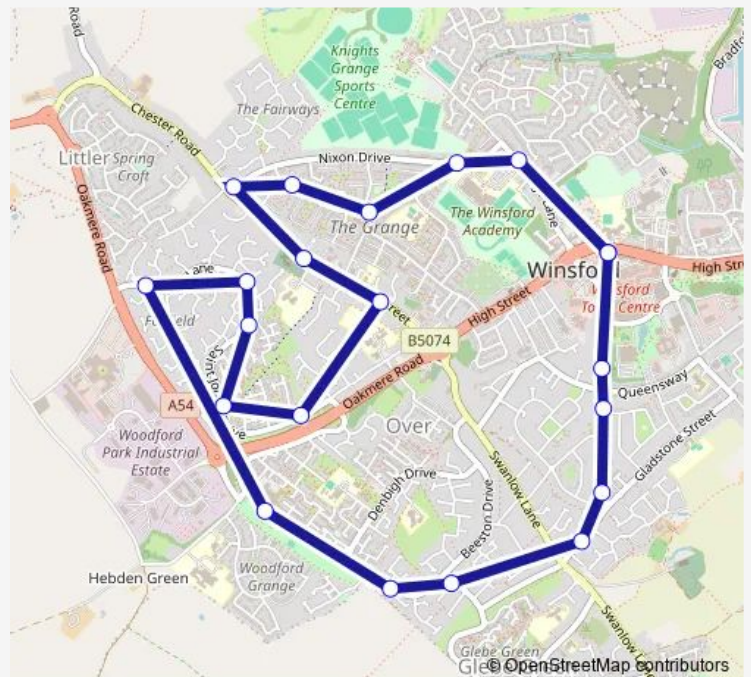

### Direction

Library — Library

21 stops

[Open route schedule](#)

- Library
- Queensway
- Denesgate
- Townfields Crescent
- Swanlow Lane
- Dover Drive
- Wolvesley Place
- Playing Fields
- Chesterfield Close
- Cambridge Avenue
- St Johns Gardens
- St Johns Drive
- Arkwright Close
- George & Dragon PH
- St John's Church
- Delamere Street
- Bexton Avenue
- Shops
- Saxon Crossway
- Winsford Academy
- Library

### Route schedule

Library — Library

Monday	09:40-13:50
Tuesday	09:40-13:50
Wednesday	09:40-13:20
Thursday	09:40-13:50
Friday	09:40-13:50
Saturday	—
Sunday	—

### Route info

Direction: Library

Stops: 21

Trip Duration: 0 hour 25 min

W7 — Winsford - Winsford

W7 Bus time schedules and route maps are available in an offline PDF at [busmaps.com](https://busmaps.com). Use the [busmaps.com](https://busmaps.com) website to see live bus times, train schedule or subway schedule, and step-by-step directions for all public transit in Winsford