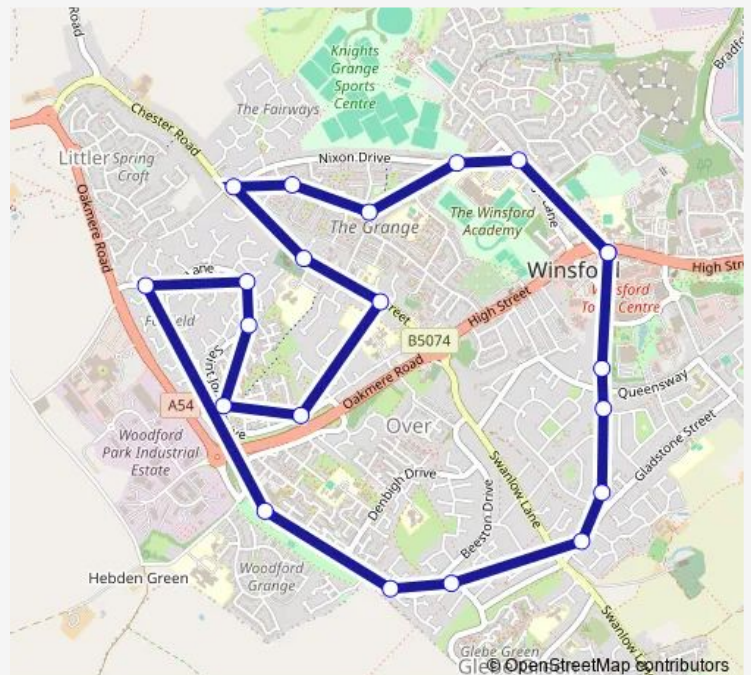

Bus W7 Winsford - Winsford

[Go to website](#)

Direction

Library — Library

21 stops

[Open route schedule](#)

- Library
- Queensway
- Denesgate
- Townfields Crescent
- Swanlow Lane
- Dover Drive
- Wolvesley Place
- Playing Fields
- Chesterfield Close
- Cambridge Avenue
- St Johns Gardens
- St Johns Drive
- Arkwright Close
- George & Dragon PH
- St John's Church
- Delamere Street
- Bexton Avenue
- Shops
- Saxon Crossway
- Winsford Academy
- Library

Route schedule

Library — Library

Monday	09:40-13:50
Tuesday	09:40-13:50
Wednesday	09:40-13:20
Thursday	09:40-13:50
Friday	09:40-13:50
Saturday	—
Sunday	—

Route info

Direction: Library

Stops: 21

Trip Duration: 0 hour 25 min