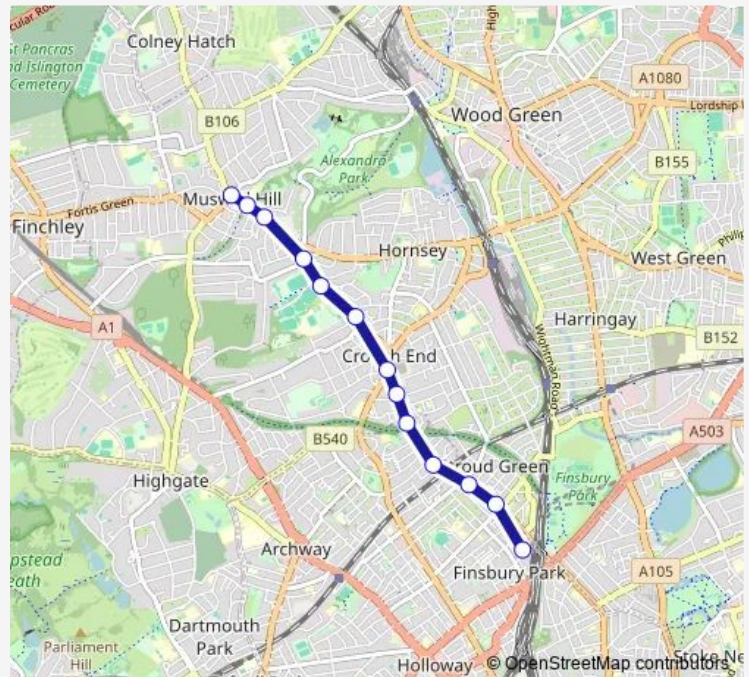

Hanley Rd / Stapleton Hall Rd

Crouch Hill Station

Shaftesbury Road (N19)

Heathville Road

Dickenson Road (N8)

Crouch End Broadway

Wolseley Road

Hornsey Central Health Centre

Thursday 00:05-23:55

Friday 00:05-23:55

Saturday 00:05-23:55

Sunday 00:05-23:55

Route info

Direction: Finsbury Park Station

Stops: 13

Trip Duration: 0 hour 11 min

■ W7 — Muswell Hill - Crouch End - Finsbury Park

Hornsey Central Health Centre

Wolseley Road

Crouch End Broadway

Cecile Park

Dickenson Road (N8)

Crouch Hill Station

Albert Road Crouch Hill

Tollington Park