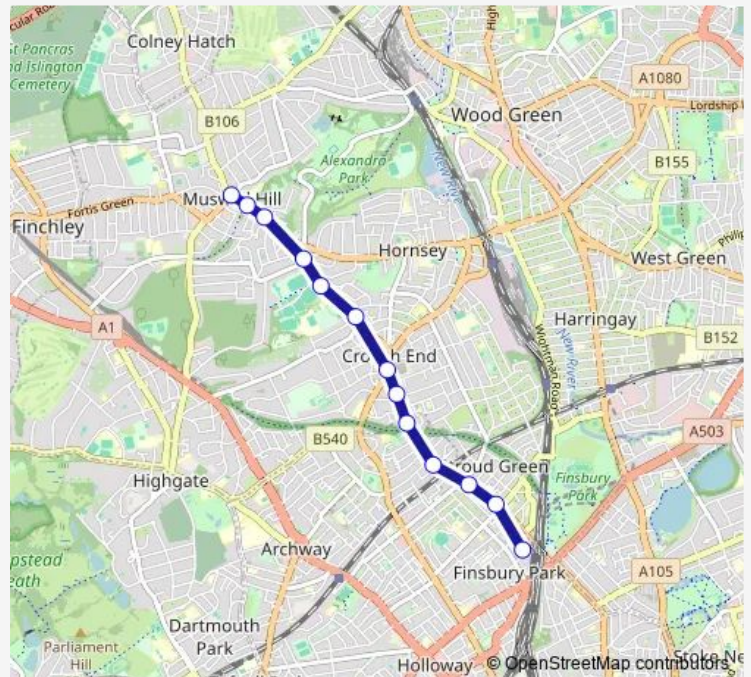

Hanley Rd / Stapleton Hall Rd

Crouch Hill Station

Shaftesbury Road (N19)

Heathville Road

Dickenson Road (N8)

Crouch End Broadway

Wolseley Road

Hornsey Central Health Centre

Thursday 00:05-23:55

Friday 00:05-23:55

Saturday 00:05-23:55

Sunday 00:05-23:55

Route info

Direction: Finsbury Park Station

Stops: 13

Trip Duration: 0 hour 13 min

W7 — Muswell Hill - Crouch End - Finsbury Park

Direction

Muswell Hill Broadway — Finsbury Park Station

13 stops

[Open route schedule](#)

Muswell Hill Broadway

Muswell Hill Primary School

Grosvenor Gardens (N10)

Priory Road / Alexandra Park

Hornsey Central Health Centre

Wolseley Road

Crouch End Broadway

Cecile Park

Dickenson Road (N8)

Crouch Hill Station

Albert Road Crouch Hill