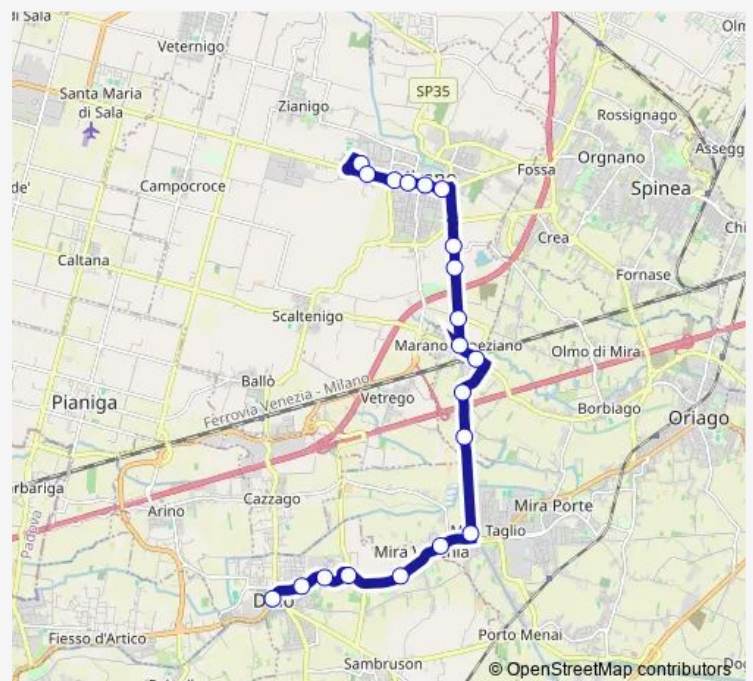

Bus 56E Dolo Centro - Mirano Sport

[Go to website](#)

Direction

Mirano Matteotti — Dolo Centro

20 stops

[Open route schedule](#)

Mirano Matteotti

Mirano Perugino

Dolo Manzoni

Dolo Centro

Route schedule

Mirano Matteotti — Dolo Centro

Monday 08:05

Tuesday 08:05

Wednesday 08:05

Thursday 08:05

Friday 08:05-16:40

Saturday 08:05-16:40

Sunday —

Route info

Direction: Mirano Matteotti

Stops: 20

Trip Duration: 0 hour 21 min

56E — Dolo Centro - Mirano Sport

Direction

Mirano Sport — Dolo Centro

20 stops

[Open route schedule](#)

Mirano Sport

Mirano Perugino

Mirano Grimani

Mirano Gramsci