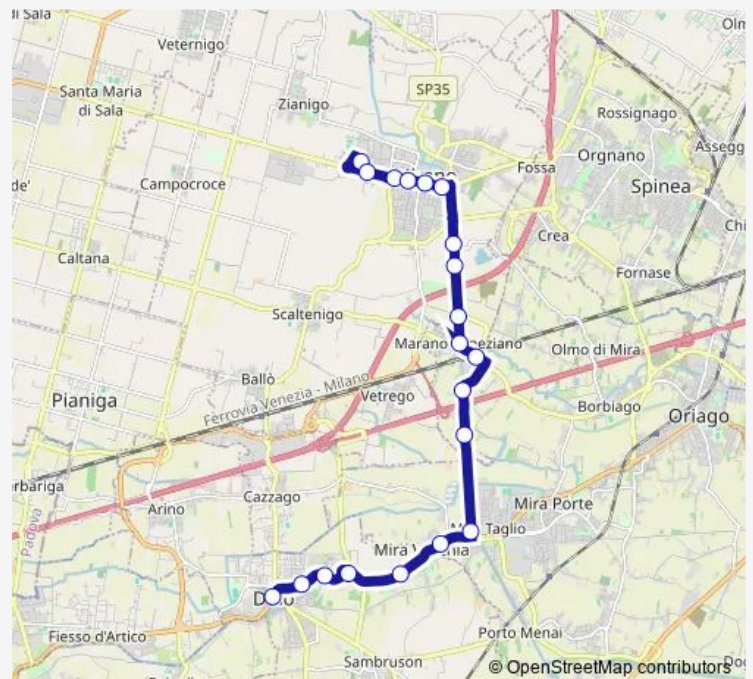

Mira Ginestre

Mira Alfieri

Mira Albrizzi

Dolo Civico 75

Dolo Bandiera

Dolo Ca' Tron

Dolo Manzoni

Dolo Centro

### Route schedule

Mirano Matteotti — Dolo Centro

Monday 08:05-16:40

Tuesday 08:05-16:40

Wednesday 08:05-16:40

Thursday 08:05-16:40

Friday 08:05-16:40

Saturday 08:05-16:40

### Route info

Direction: Mirano Matteotti

Stops: 20

Trip Duration: 0 hour 21 min

56e — Dolo Centro - Mirano Sport

## Direction

Mirano Sport — Dolo Centro

20 stops

[Open route schedule](#)

Mirano Sport

Mirano Perugino

Mirano Grimani

Mirano Gramsci