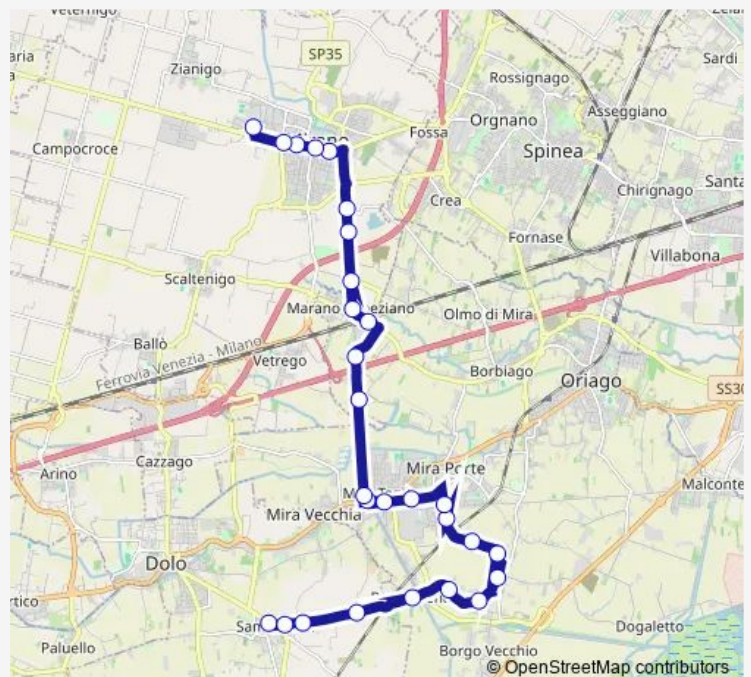

Mira Egeo

Mira Mare Mediterraneo

Mira Riviera

Mira Municipio

Mira centro

Mira Alfieri

Mira Ginestre

Mira Argine

Caltana Sottopasso

Marano Caltana

Mirano Tresciovoli

Route schedule

Sambruson — Mirano Sport

Monday 07:05

Tuesday 07:05

Wednesday 07:05

Thursday 07:05

Friday 07:05

Saturday 07:05

Sunday —

Route info

Direction: Sambruson

Stops: 28

Trip Duration: 0 hour 29 min

56e — Sambruson - Mirano Sport

BusMaps

Miranotaglio Sinistro

Mirano Olmo

Mirano Pestrino

Mirano Centro

Mirano Gramsci

Mirano Grimani