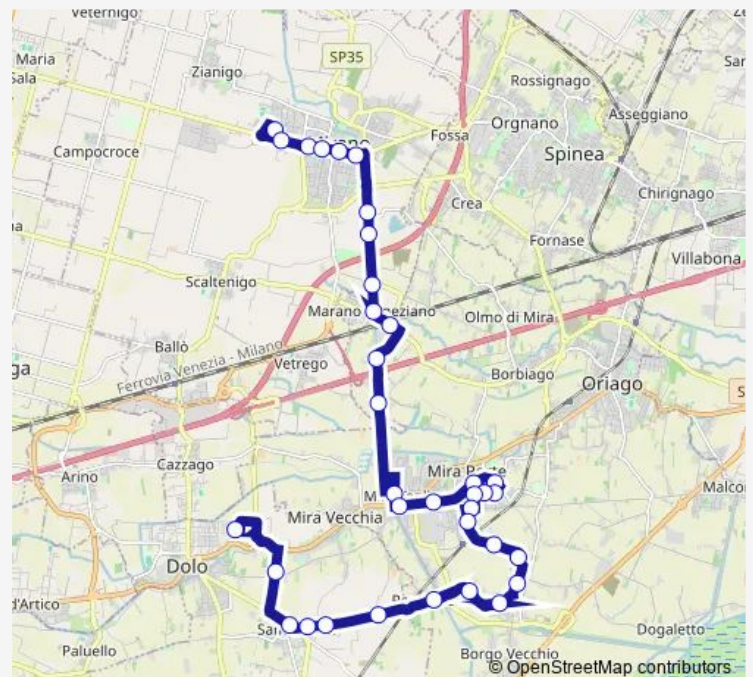

Bus 56E Mirano Sport - Dolo Scuole

[Go to website](#)

Direction

Mirano Sport — Dolo Scuole

35 stops

[Open route schedule](#)

- Mirano Sport
- Mirano Perugino
- Mirano Grimani
- Mirano Gramsci
- Mirano Centro
- Mirano Pestrino
- Mirano Olmo
- Miranotaglio Sinistro
- Mirano Tresciovoli
- Marano Caltana
- Marano Sottopasso
- Mira Argine
- Mira Ginestre
- Mira Alfieri
- Mira Municipio
- Mira Riviera
- Mira Ponte delle Porte
- Mira Piscina
- Mira Di Vittorio
- Mirai Pertini
- Mira Bernini

Route schedule

Mirano Sport — Dolo Scuole

Monday	13:25
Tuesday	13:25
Wednesday	13:25
Thursday	13:25
Friday	13:25
Saturday	—
Sunday	—

Route info

Direction: Mirano Sport

Stops: 35

Trip Duration: 0 hour 36 min

56E — Mirano Sport - Dolo Scuole

Mira Alberti

Mira Egeo

Gambarare Civico 94

Chiesa Gambarare

Gambarare Bellini

Mira Piazza Vecchia

Mira Campi

Mira Montessori

Sanbruson Ferrovia

Sanbruson Carrezioi

Sanbruson Marco Polo

Sambruson

Dolo Seriola

Dolo Scuole

56E Bus time schedules and route maps are available in an offline PDF at busmaps.com. Use the busmaps.com website to see live bus times, train schedule or subway schedule, and step-by-step directions for all public transit in Mira Taglio