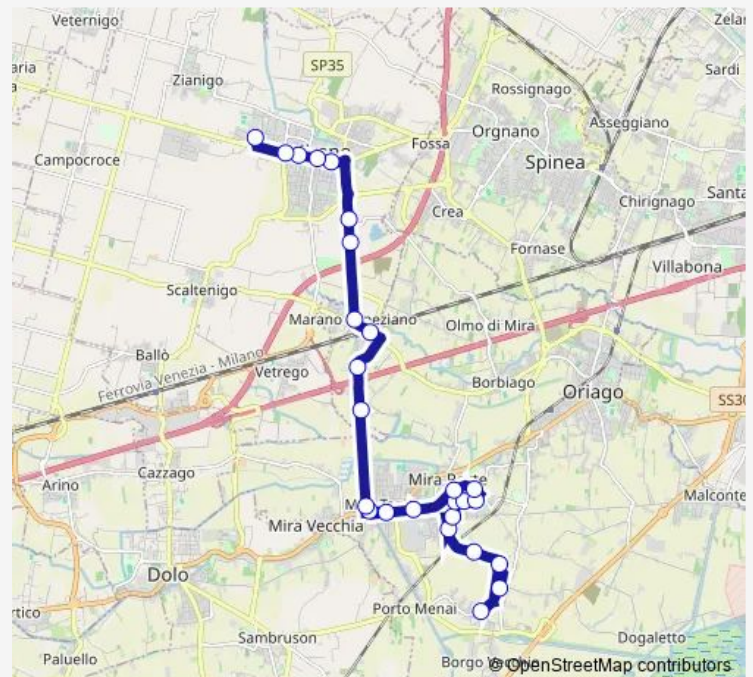

Bus 56e Mira Piazza Vecchia - Mirano Sport

[Go to website](#)

Direction

Mira Piazza Vecchia — Mirano Sport

26 stops

[Open route schedule](#)

- Mira Piazza Vecchia
- Mira Bellini
- Gambarare
- Gambarare Civico 94
- Mira Egeo
- Mira Alberti
- Mira Bernini
- Mira Pertini
- Mira Di Vittorio
- Mira Piscina
- Mira Ponte delle Porte
- Mira Riviera
- Mira Municipio
- Mira centro
- Mira Alfieri
- Mira Ginestre
- Mira Argine
- Caltana Sottopasso
- Marano Caltana
- Miranotaglio Sinistro
- Mirano Olmo

Route schedule

Mira Piazza Vecchia — Mirano Sport

Monday	07:20
Tuesday	07:20
Wednesday	07:20
Thursday	07:20
Friday	07:20
Saturday	07:20
Sunday	—

Route info

Direction: Mira Piazza Vecchia

Stops: 26

Trip Duration: 0 hour 26 min

56e — Mira Piazza Vecchia - Mirano Sport

Mirano Pestrino

Mirano Centro

Mirano Gramsci

Mirano Grimani

Mirano Sport

56e Bus time schedules and route maps are available in an offline PDF at busmaps.com. Use the busmaps.com website to see live bus times, train schedule or subway schedule, and step-by-step directions for all public transit in Mira Taglio

The schedule is provided in the local timezone. Times with "(+1)" indicate departures on the next day.

PDF file created on 2025-02-26

2024 BusMaps.com - All Rights Reserved