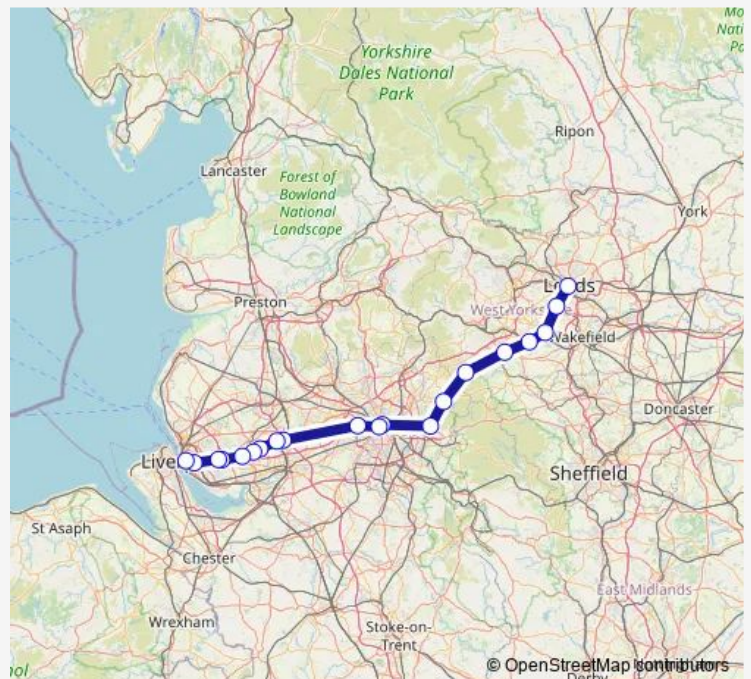

Rail TransPennine Express Liverpool Lime Street - Leeds

[Go to website](#)

Direction

Leeds — Liverpool Lime Street

20 stops

[Open route schedule](#)

- Leeds
- Morley
- Dewsbury
- Mirfield
- Huddersfield
- Marsden
- Greenfield
- Stalybridge
- Manchester Victoria
- Salford Central
- Eccles
- Newton-le-Willows
- Earlestown
- St Helens Junction
- Lea Green
- Rainhill
- Huyton
- Roby
- Edge Hill
- Liverpool Lime Street

Route schedule

Leeds — Liverpool Lime Street

Monday	—
Tuesday	—
Wednesday	—
Thursday	—
Friday	—
Saturday	—
Sunday	10:00-18:45

Route info

Direction: Leeds

Stops: 20

Trip Duration: 1 hour 49 min

TransPennine Express — Leeds - Liverpool Lime Street **BusMaps**

Direction

Liverpool Lime Street — Leeds

22 stops

[Open route schedule](#)

Liverpool Lime Street

Edge Hill

Roby

Huyton

Sunday

19:52-21:54

Route info

Direction: Liverpool Lime Street

Stops: 22

Trip Duration: 1 hour 34 min

TransPennine Express Rail time schedules and route maps are available in an offline PDF at busmaps.com. Use the busmaps.com website to see live bus times, train schedule or subway schedule, and step-by-step directions for all public transit in St Helens