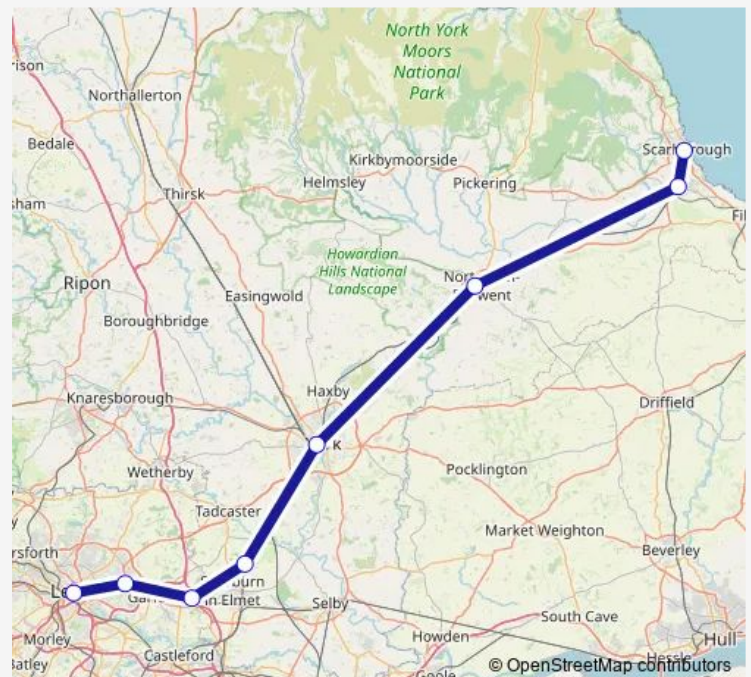

Rail TransPennine Express Leeds - Scarborough

[Go to website](#)

Direction

Scarborough — Leeds

7 stops

[Open route schedule](#)

Scarborough

Seamer

Tuesday —

Wednesday —

Thursday —

Friday —

Saturday 18:30

Sunday 18:27-19:54

Route info

Direction: Scarborough

Stops: 7

Trip Duration: 1 hour 30 min

TransPennine Express — Scarborough - Leeds

Direction

Leeds — Scarborough

7 stops

[Open route schedule](#)

Leeds

Direction: Leeds

Stops: 7

Trip Duration: 1 hour 26 min

Direction

Leeds — Scarborough

8 stops

[Open route schedule](#)

Leeds