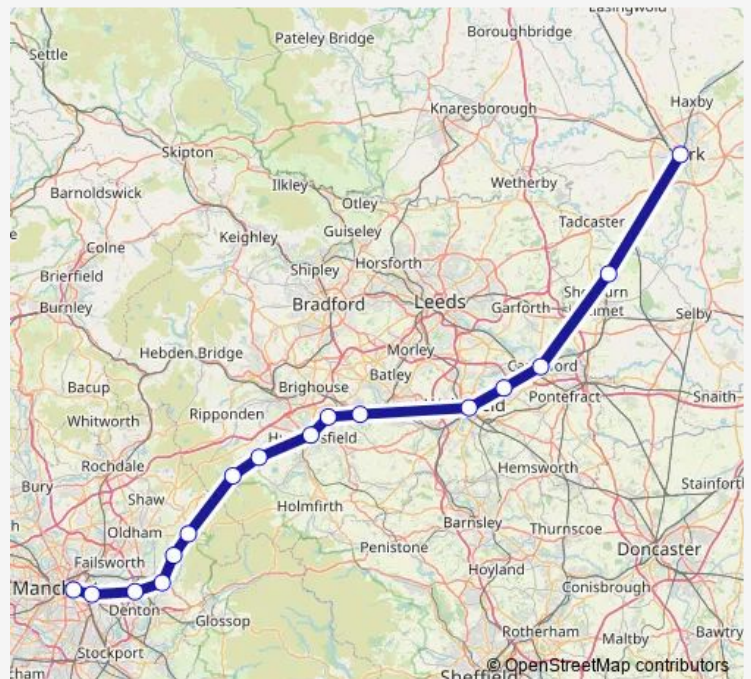

Rail TransPennine Express York - Manchester Piccadilly

[Go to website](#)

**Direction**

York — Manchester Piccadilly

16 stops

[Open route schedule](#)

- York
- Church Fenton
- Castleford
- Normanton
- Wakefield Kirkgate
- Mirfield
- Deighton
- Huddersfield
- Slaithwaite
- Marsden
- Greenfield
- Mossley (Manchester)
- Stalybridge
- Guide Bridge
- Ashburys
- Manchester Piccadilly

Route schedule

York — Manchester Piccadilly

Monday	05:51-21:59
Tuesday	05:51-21:59
Wednesday	05:51-21:59
Thursday	05:51-21:59
Friday	05:51-21:59
Saturday	05:59-22:44
Sunday	10:00-22:01

Route info

Direction: York

Stops: 16

Trip Duration: 1 hour 38 min

**Direction**

York — Manchester Piccadilly

17 stops

[Open route schedule](#)

York

Church Fenton

## Route info

Direction: York

Stops: 17

Trip Duration: 1 hour 30 min

TransPennine Express Rail time schedules and route maps are available in an offline PDF at busmaps.com. Use the busmaps.com website to see live bus times, train schedule or subway schedule, and step-by-step directions for all public transit in Huddersfield