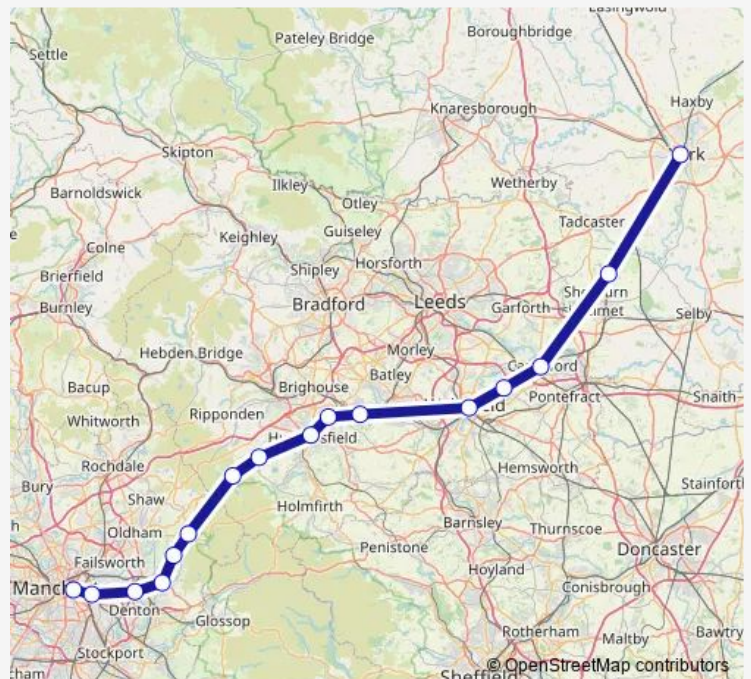

Rail TransPennine Express York - Manchester Piccadilly

[Go to website](#)

Direction

York — Manchester Piccadilly

16 stops

[Open route schedule](#)

- York
- Church Fenton
- Castleford
- Normanton
- Wakefield Kirkgate
- Mirfield
- Deighton
- Huddersfield
- Slaithwaite
- Marsden
- Greenfield
- Mossley (Manchester)
- Stalybridge
- Guide Bridge
- Ashburys
- Manchester Piccadilly

Route schedule

York — Manchester Piccadilly

Monday	05:51-21:59
Tuesday	05:51-21:59
Wednesday	05:51-21:59
Thursday	05:51-21:59
Friday	05:51-21:59
Saturday	05:59-22:02
Sunday	10:00-22:01

Route info

Direction: York

Stops: 16

Trip Duration: 1 hour 40 min

TransPennine Express Rail time schedules and route maps are available in an offline PDF at busmaps.com. Use the busmaps.com website to see live bus times, train schedule or subway schedule, and step-by-step directions for all public transit in Huddersfield