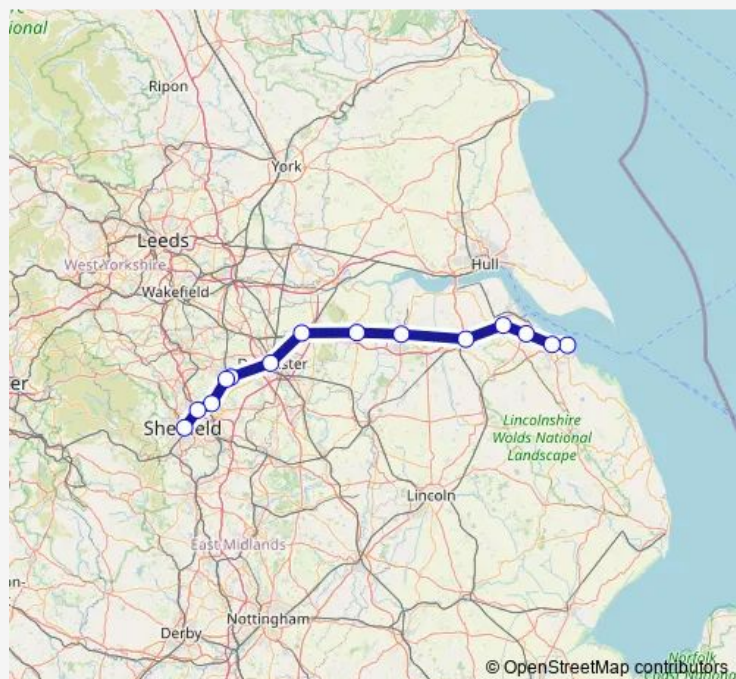

Rail TransPennine Express Sheffield - Cleethorpes

[Go to website](#)

Direction

Cleethorpes — Sheffield

14 stops

[Open route schedule](#)

- Cleethorpes
- Grimsby Town
- Stallingborough
- Habrough
- Barnetby
- Scunthorpe
- Crowle
- Hatfield & Stainforth
- Doncaster
- Mexborough
- Swinton (South Yorkshire)
- Rotherham Central
- Meadowhall
- Sheffield

Route schedule

Cleethorpes — Sheffield

| | |
|-----------|-------|
| Monday | 21:26 |
| Tuesday | 21:26 |
| Wednesday | 21:26 |
| Thursday | 21:26 |
| Friday | 21:26 |
| Saturday | — |
| Sunday | 21:26 |

Route info

Direction: Cleethorpes

Stops: 14

Trip Duration: 1 hour 56 min

TransPennine Express — Cleethorpes - Sheffield

Direction

Sheffield — Cleethorpes

14 stops

Route info

Direction: Sheffield

Stops: 14

Trip Duration: 1 hour 56 min

Direction

Cleethorpes — Sheffield

13 stops

[Open route schedule](#)