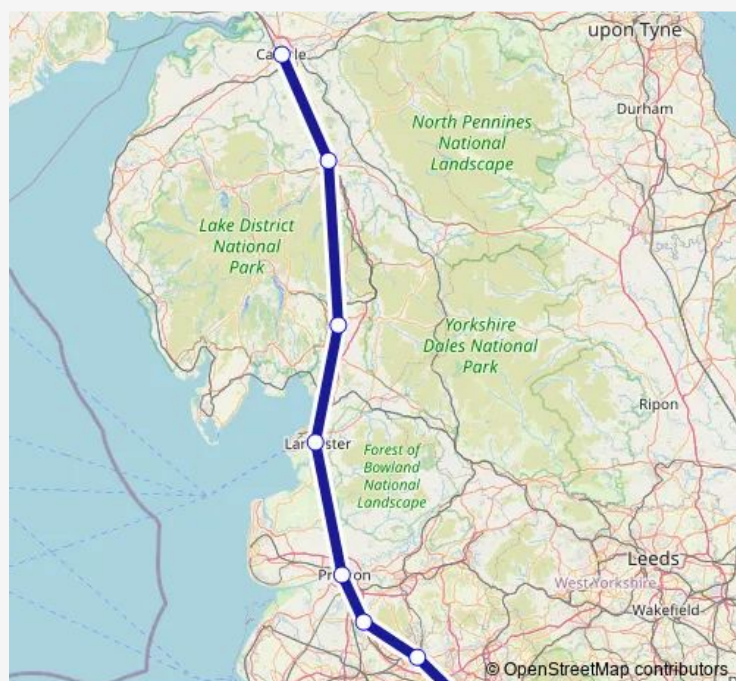

Rail TransPennine Express Manchester Piccadilly - Carlisle

[Go to website](#)

Direction

Manchester Piccadilly — Carlisle

10 stops

[Open route schedule](#)

Manchester Piccadilly

Manchester Oxford Road

Route schedule

Manchester Piccadilly — Carlisle

Monday —

Tuesday —

Wednesday —

Thursday —

Friday —

Saturday 04:57

Sunday —

Route info

Direction: Manchester Piccadilly

Stops: 10

Trip Duration: 1 hour 50 min

■ TransPennine Express — Manchester Piccadilly - Carlisle

BusMaps

Direction

Monday	04:57
Tuesday	—
Wednesday	—
Thursday	—
Friday	—
Saturday	04:57
Sunday	—

Route info

Direction: Manchester Piccadilly

Stops: 11

Trip Duration: 1 hour 50 min

TransPennine Express Rail time schedules and route maps are available in an offline PDF at busmaps.com. Use the busmaps.com website to see live bus times, train schedule or subway schedule, and step-by-step directions for all public transit in Manchester