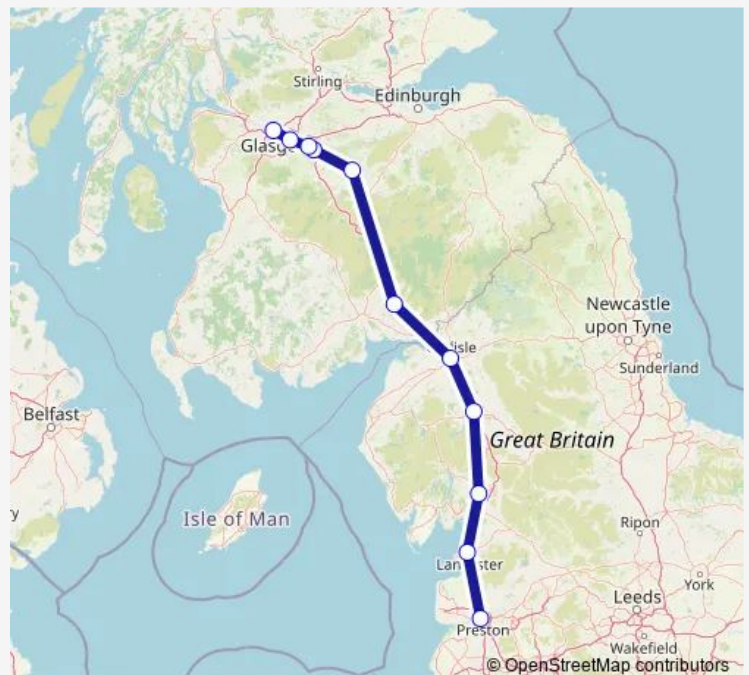

# Rail TransPennine Express Glasgow Central - Preston

[Go to website](#)**Direction**

Glasgow Central — Preston

11 stops

[Open route schedule](#)

Glasgow Central

Newton (S Lanarks)

Motherwell

## Route schedule

Glasgow Central — Preston

Monday —

Tuesday —

Wednesday —

Thursday —

Friday —

Saturday —

## Route info

Direction: Glasgow Central

Stops: 11

Trip Duration: 2 hour 40 min

■ TransPennine Express — Glasgow Central - Preston

**Direction**

Preston — Glasgow Central

11 stops

[Open route schedule](#)

Preston

Lancaster

Oxenholme Lake District

Penrith North Lakes

Carlisle

Lockerbie

Carstairs