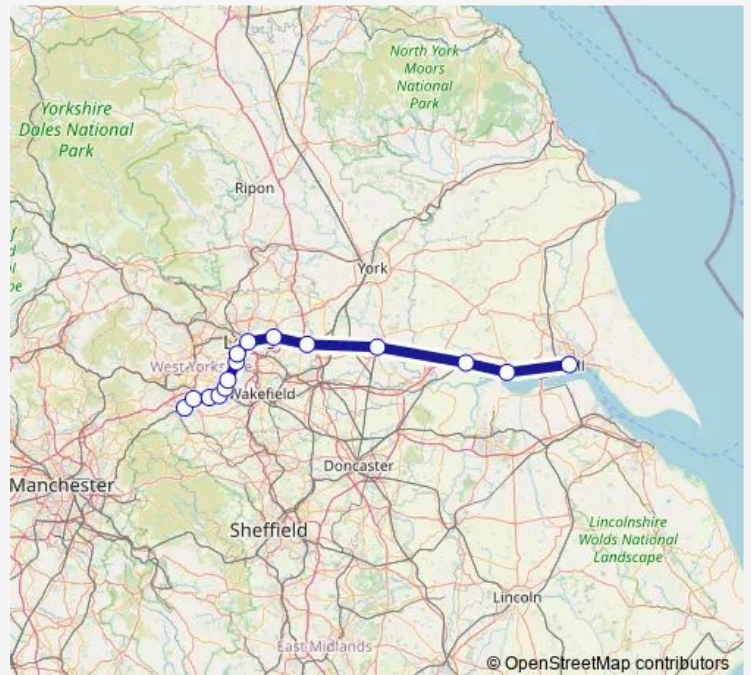

Tuesday 05:50

Wednesday 05:50

Thursday 05:50

Friday 05:50

Saturday —

Sunday —

Route info

Direction: Huddersfield

Stops: 15

Trip Duration: 1 hour 50 min

Direction

Hull — Huddersfield

15 stops

[Open route schedule](#)

Hull

Brough

Route info

Direction: Hull

Stops: 15

Trip Duration: 1 hour 30 min

Direction

Huddersfield — Hull

12 stops

[Open route schedule](#)

Wednesday 20:01

Thursday 20:01

Friday 20:01

Saturday —

Sunday —

Route info

Direction: Huddersfield

Stops: 12