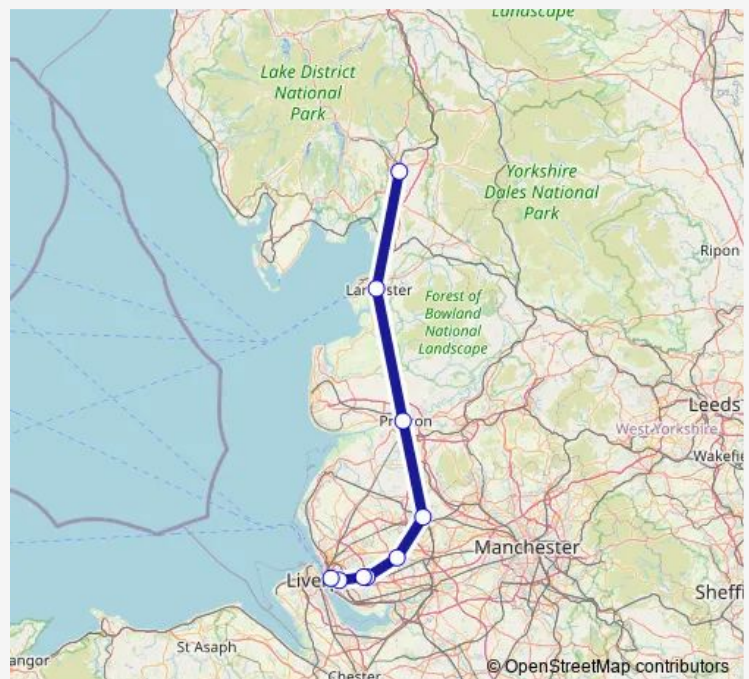

### Route schedule

Oxenholme Lake District — Liverpool Lime Street

Monday 06:28

Tuesday 06:28

Wednesday 06:28

Thursday 06:28

Friday 06:28

Saturday 06:29

### Route info

Direction: Oxenholme Lake District

Stops: 9

Trip Duration: 1 hour 29 min

**Direction**

Liverpool Lime Street — Oxenholme Lake District

9 stops

[Open route schedule](#)

Oxenholme Lake District

**Route schedule**

Liverpool Lime Street — Oxenholme Lake District

Monday 20:13

Tuesday 20:13

Wednesday 20:13

Thursday 20:13

Friday 20:13

Saturday —

Sunday —

**Route info**

Direction: Liverpool Lime Street

Stops: 9

Trip Duration: 1 hour 17 min

TransPennine Express Rail time schedules and route maps are available in an offline PDF at busmaps.com. Use the busmaps.com website to see live bus times, train schedule or subway schedule, and step-by-step directions for all public transit in Liverpool