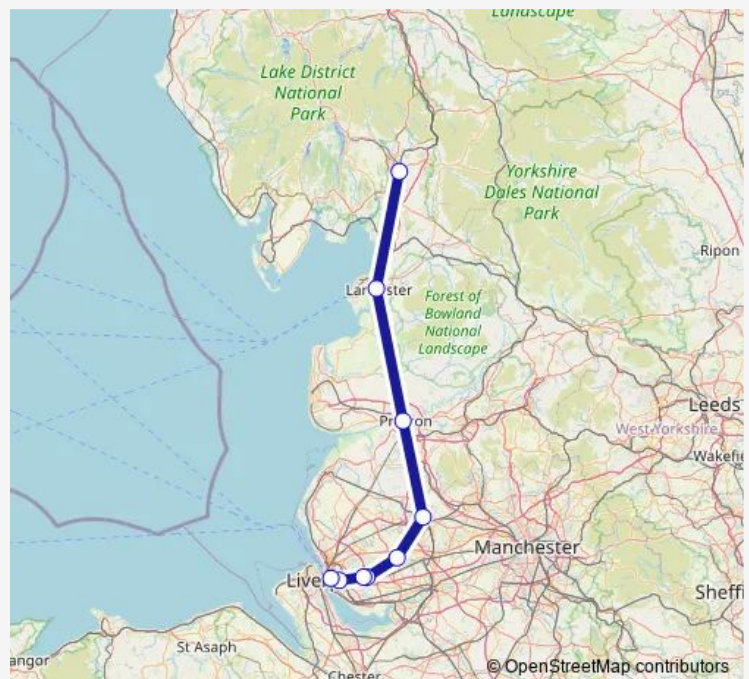

Route schedule

Oxenholme Lake District — Liverpool Lime Street

Monday 06:28

Tuesday 06:28

Wednesday 06:28

Thursday 06:28

Friday 06:28

Saturday 06:29

Sunday —

Route info

Direction: Oxenholme Lake District

Stops: 9

Trip Duration: 1 hour 30 min

Direction

Liverpool Lime Street — Oxenholme Lake District

9 stops

Lancaster

Oxenholme Lake District

Route schedule

Liverpool Lime Street — Oxenholme Lake District

Monday 20:13

Tuesday 20:13

Wednesday 20:13

Thursday 20:13

Friday 20:13

Saturday —

Sunday —

Route info

Direction: Liverpool Lime Street

Stops: 9

Trip Duration: 1 hour 17 min

TransPennine Express Rail time schedules and route maps are available in an offline PDF at busmaps.com. Use the busmaps.com website to see live bus times, train schedule or subway schedule, and step-by-step directions for all public transit in Liverpool