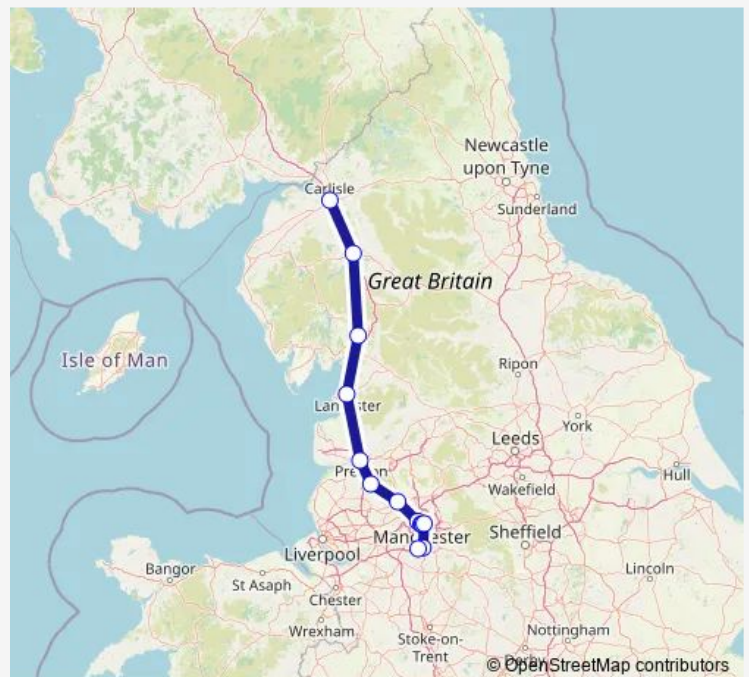

Carlisle

Route schedule

Manchester Airport — Carlisle

Monday	06:03-18:04
Tuesday	—
Wednesday	—
Thursday	—
Friday	—
Saturday	06:03-17:04
Sunday	09:05-18:10

Route info

Direction: Manchester Airport

Stops: 13

Trip Duration: 2 hour 12 min

## Direction

Carlisle — Manchester Airport

13 stops

[Open route schedule](#)

Carlisle

Penrith North Lakes

Oxenholme Lake District

Lancaster

## Route info

Direction: Manchester Airport

Stops: 12

Trip Duration: 2 hour 22 min

## Direction

Carlisle — Manchester Airport

12 stops

[Open route schedule](#)

Carlisle

Penrith North Lakes

Oxenholme Lake District

Lancaster