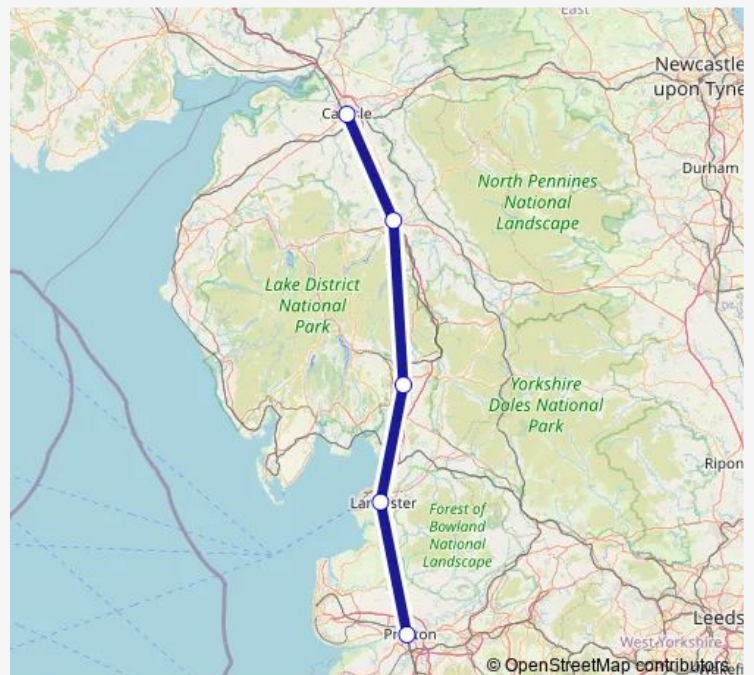

Rail TransPennine Express Carlisle - Preston

[Go to website](#)

Direction

Preston — Carlisle

5 stops

[Open route schedule](#)

Preston

Lancaster

Oxenholme Lake District

Penrith North Lakes

Carlisle

Route schedule

Preston — Carlisle

Monday	—
Tuesday	—
Wednesday	—
Thursday	—
Friday	—
Saturday	—
Sunday	09:08-15:05

Route info

Direction: Preston

Stops: 5

Trip Duration: 1 hour 11 min

■ TransPennine Express — Carlisle - Preston

Direction

Carlisle — Preston

5 stops

[Open route schedule](#)

Carlisle