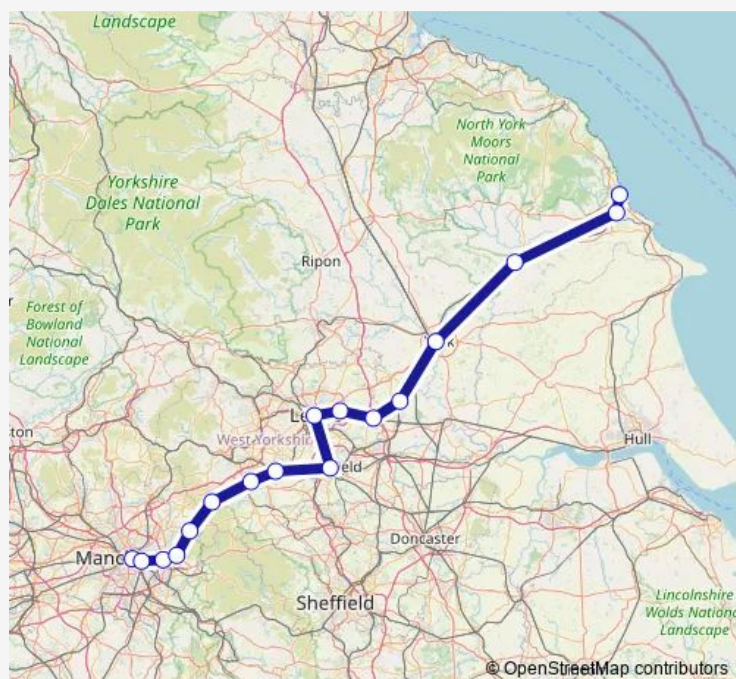

Guide Bridge

Stalybridge

Greenfield

Marsden

Huddersfield

Mirfield

Wakefield Kirkgate

Leeds

Manchester Piccadilly — Scarborough

Monday	05:30
Tuesday	05:30
Wednesday	05:30
Thursday	05:30
Friday	05:30
Saturday	—
Sunday	—

Route info

Direction: Manchester Piccadilly

Stops: 17

Trip Duration: 2 hour 30 min

Direction

Manchester Piccadilly — Scarborough

21 stops

[Open route schedule](#)

Manchester Piccadilly

Ashburys

Guide Bridge

Stalybridge

Scarborough

Route schedule

Manchester Piccadilly — Scarborough

Monday 16:30

Tuesday 16:30

Wednesday 16:30

Thursday 16:30

Friday 16:30