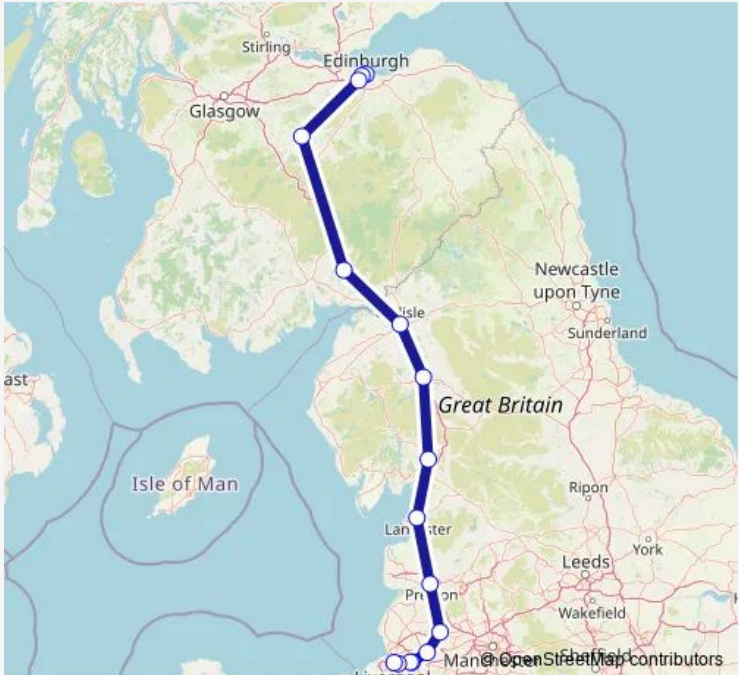

Rail TransPennine Express Edinburgh - Liverpool Lime Street

[Go to website](#)

Direction
 Edinburgh — Liverpool Lime Street
 16 stops
[Open route schedule](#)

- Edinburgh
- Haymarket
- Slateford
- Carstairs
- Lockerbie
- Carlisle
- Penrith North Lakes
- Oxenholme Lake District
- Lancaster
- Preston
- Wigan North Western
- St Helens Central
- Huyton
- Roby
- Edge Hill
- Liverpool Lime Street

Route schedule
 Edinburgh — Liverpool Lime Street

Monday	—
Tuesday	16:11
Wednesday	—
Thursday	—
Friday	—
Saturday	—
Sunday	—

Route info
 Direction: Edinburgh
 Stops: 16
 Trip Duration: 3 hour 35 min

TransPennine Express Rail time schedules and route maps are available in an offline PDF at busmaps.com. Use the busmaps.com website to see live bus times, train schedule or subway schedule, and step-by-step directions for all public transit in Edinburgh

The schedule is provided in the local timezone. Times with "(+1)" indicate departures on the next day.

PDF file created on 2024-12-20

2024 BusMaps.com - All Rights Reserved