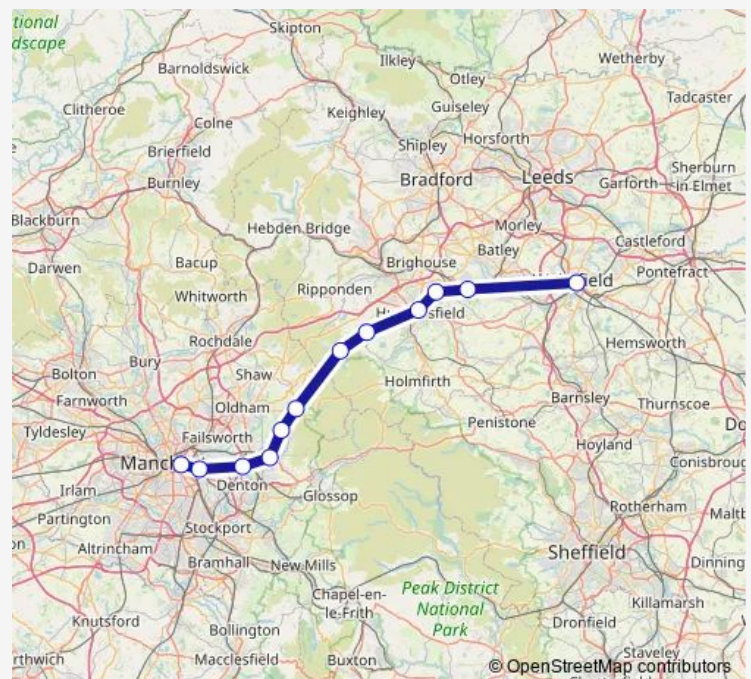

Rail TransPennine Express Wakefield Kirkgate - Manchester Piccadilly

[Go to website](#)

Direction

Manchester Piccadilly — Wakefield Kirkgate

11 stops

[Open route schedule](#)

Manchester Piccadilly

Ashburys

Wakefield Kirkgate

Route schedule

Manchester Piccadilly — Wakefield Kirkgate

Monday	21:58
Tuesday	21:58
Wednesday	21:58
Thursday	21:58
Friday	21:58
Saturday	21:57
Sunday	21:58

Route info

Direction: Manchester Piccadilly

Stops: 11

Trip Duration: 1 hour 1 min

TransPennine Express — Wakefield Kirkgate - Manchester Piccadilly

Direction

Wakefield Kirkgate — Manchester Piccadilly

12 stops

[Open route schedule](#)

Wakefield Kirkgate

Thursday 05:30

Friday 05:30

Saturday 05:30-22:33

Sunday 09:21-22:34

Route info

Direction: Wakefield Kirkgate

Stops: 12

Trip Duration: 1 hour 6 min