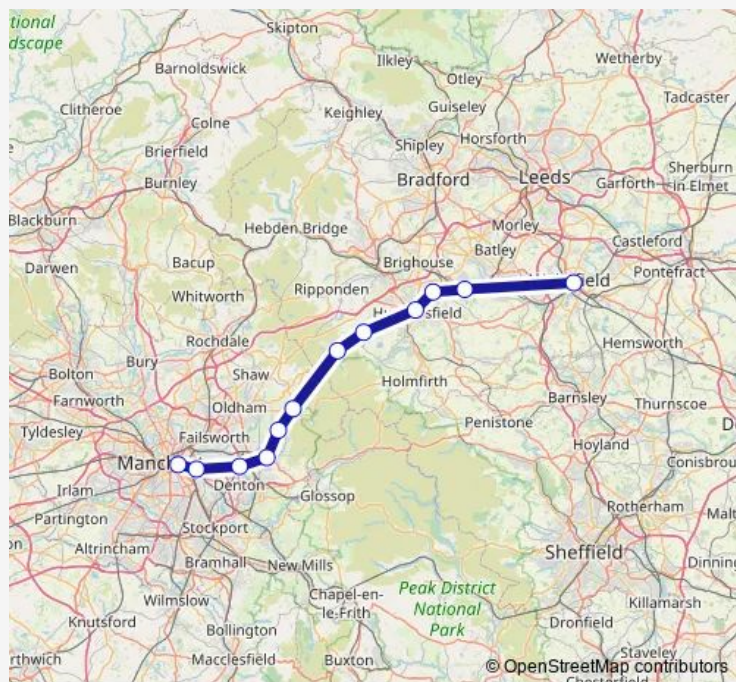

Ashburys

Manchester Piccadilly

Route schedule

Wakefield Kirkgate — Manchester Piccadilly

Monday 05:30

Tuesday 05:30

Wednesday 05:30

Thursday 05:30

Friday 05:30

Saturday 05:30-22:33

Sunday 09:21-22:34

Route info

Direction: Wakefield Kirkgate

Stops: 12

Trip Duration: 1 hour 4 min

TransPennine Express — Wakefield Kirkgate - Manchester Piccadilly

Direction

Manchester Piccadilly — Wakefield Kirkgate

12 stops

[Open route schedule](#)

Manchester Piccadilly

Ashburys

Guide Bridge

Stalybridge

Route schedule

Manchester Piccadilly — Wakefield Kirkgate

Monday 21:58

Tuesday 21:58

Wednesday 21:58

Thursday 21:58

Friday 21:58

Saturday 06:00-21:57