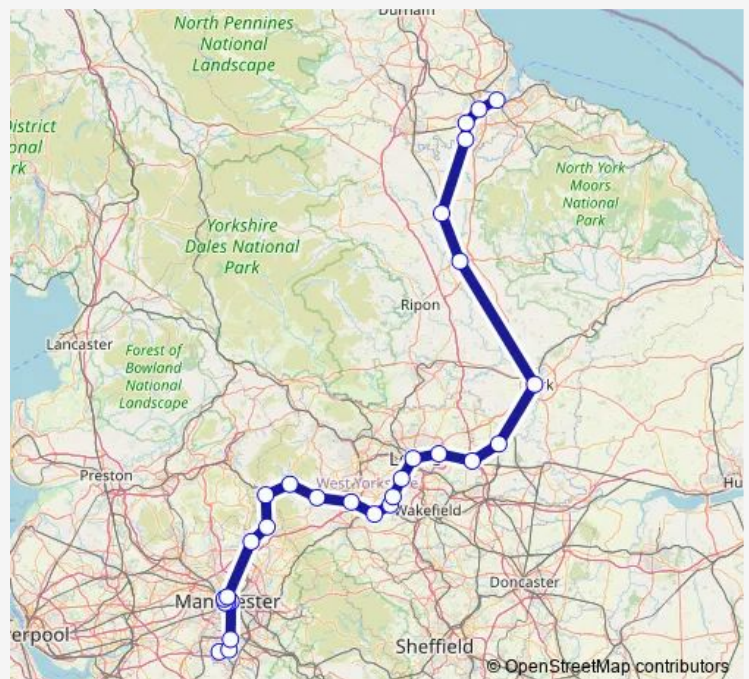

Rail TransPennine Express Middlesbrough - Manchester Airport

[Go to website](#)

Direction

Manchester Airport — Middlesbrough

29 stops

[Open route schedule](#)

- Manchester Airport
- Heald Green
- Gatley
- Manchester Piccadilly
- Manchester Oxford Road
- Deansgate
- Salford Central
- Manchester Victoria
- Rochdale
- Littleborough
- Todmorden
- Hebden Bridge
- Sowerby Bridge
- Brighouse
- Mirfield
- Dewsbury
- Batley
- Morley
- Leeds
- Cross Gates
- Micklefield

Route schedule

Manchester Airport — Middlesbrough

Monday	—
Tuesday	—
Wednesday	—
Thursday	—
Friday	—
Saturday	—
Sunday	18:17

Route info

Direction: Manchester Airport

Stops: 29

Trip Duration: 3 hour 21 min

■ TransPennine Express — Manchester Airport - Middlesbrough

Direction

Middlesbrough — Manchester Airport

29 stops

[Open route schedule](#)

Middlesbrough

Thornaby

Eaglescliffe

Yarm

—

Saturday

—

Sunday

09:15

Route info

Direction: Middlesbrough

Stops: 29