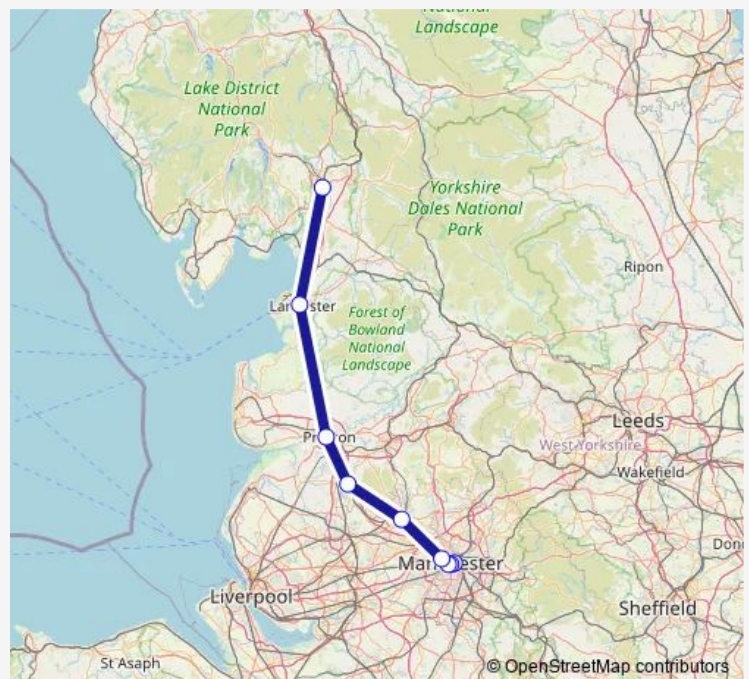

### Route info

Direction: Manchester Piccadilly

Stops: 9

Trip Duration: 1 hour 14 min

**Direction**

Oxenholme Lake District — Manchester Piccadilly

9 stops

[Open route schedule](#)

Oxenholme Lake District

Lancaster

Preston

Chorley

Bolton

Salford Crescent

Deansgate

Manchester Oxford Road

## Route schedule

Oxenholme Lake District — Manchester Piccadilly

Monday	—
Tuesday	—
Wednesday	—
Thursday	—
Friday	—
Saturday	—
Sunday	21:35

## Route info

Direction: Oxenholme Lake District

Stops: 9

Trip Duration: 1 hour 21 min

TransPennine Express Rail time schedules and route maps are available in an offline PDF at [busmaps.com](https://busmaps.com). Use the [busmaps.com](https://busmaps.com) website to see live bus times, train schedule or subway schedule, and step-by-step directions for all public transit in Manchester