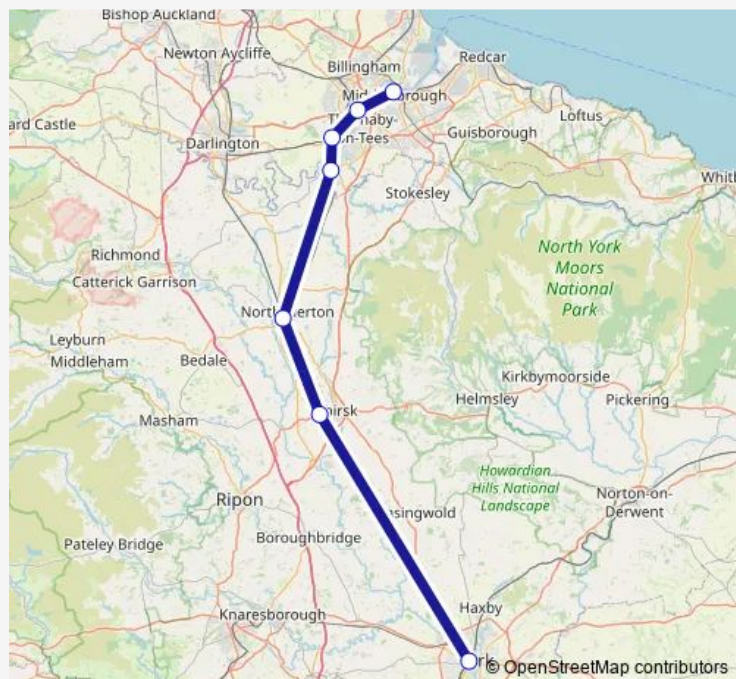

## Rail TransPennine Express York - Middlesbrough

[Go to website](#)

### Direction

Middlesbrough — York

7 stops

[Open route schedule](#)

Middlesbrough

Thornaby

Eaglescliffe

Yarm

### Route schedule

Middlesbrough — York

Monday —

Tuesday —

Wednesday —

Thursday —

Friday —

Saturday 06:20-22:17

### Route info

Direction: Middlesbrough

Stops: 7

Trip Duration: 0 hour 58 min

TransPennine Express — York - Middlesbrough

**Direction**

York — Middlesbrough

7 stops