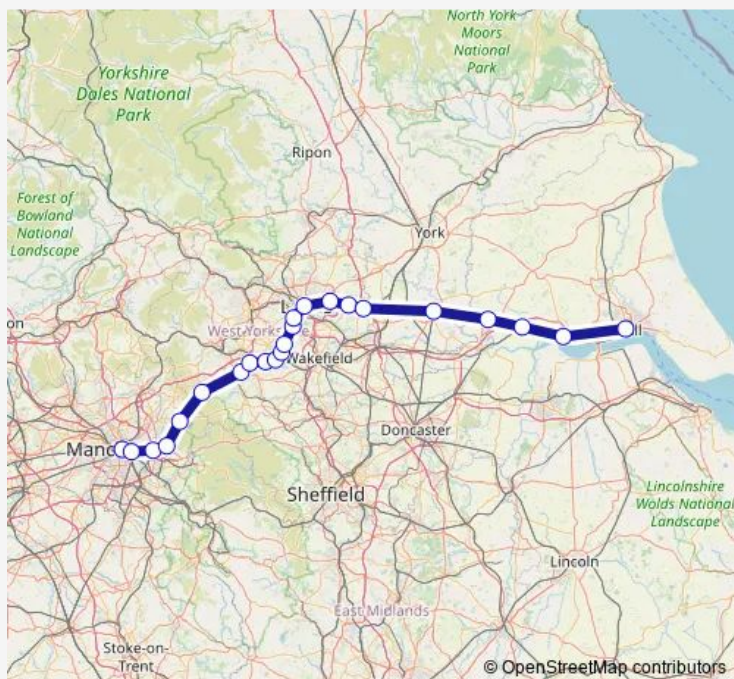

Rail TransPennine Express Manchester Piccadilly - Hull

[Go to website](#)

Direction

Hull — Manchester Piccadilly

17 stops

[Open route schedule](#)

- Hull
- Brough
- Gilberdyke
- Selby
- Micklefield
- Cross Gates
- Leeds
- Morley
- Dewsbury
- Mirfield
- Huddersfield
- Marsden
- Greenfield
- Stalybridge
- Guide Bridge
- Ashburys
- Manchester Piccadilly

Direction: Hull

Stops: 17

Trip Duration: 1 hour 56 min

Direction

Hull — Manchester Piccadilly

16 stops

[Open route schedule](#)

Hull

—

Friday

—

Saturday

21:36-21:38

Sunday

21:49

Route info

Route info

Direction: Manchester Piccadilly

Stops: 18

Trip Duration: 2 hour 20 min

TransPennine Express Rail time schedules and route maps are available in an offline PDF at busmaps.com. Use the busmaps.com website to see live bus times, train schedule or subway schedule, and step-by-step directions for all public transit in Manchester