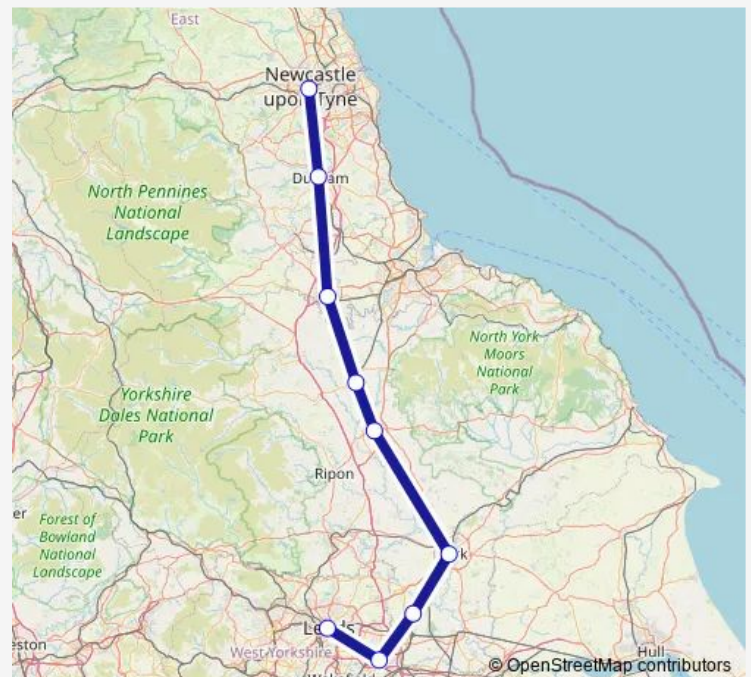

Saturday 06:46-22:42

Sunday 10:39-22:43

Route info

Direction: Leeds

Stops: 11

Trip Duration: 1 hour 34 min

TransPennine Express — Newcastle - Leeds

Direction

Leeds — Newcastle

10 stops

[Open route schedule](#)

Leeds

Castleford

Church Fenton

York

Thirsk

Northallerton

Darlington

Durham

Chester-le-Street

Newcastle

Route schedule

Leeds — Newcastle

Monday	22:45
Tuesday	—
Wednesday	—
Thursday	—
Friday	—
Saturday	20:50
Sunday	—

Route info

Direction: Leeds

Stops: 10

Trip Duration: 1 hour 56 min

TransPennine Express Rail time schedules and route maps are available in an offline PDF at busmaps.com. Use the busmaps.com website to see live bus times, train schedule or subway schedule, and step-by-step directions for all public transit in Leeds