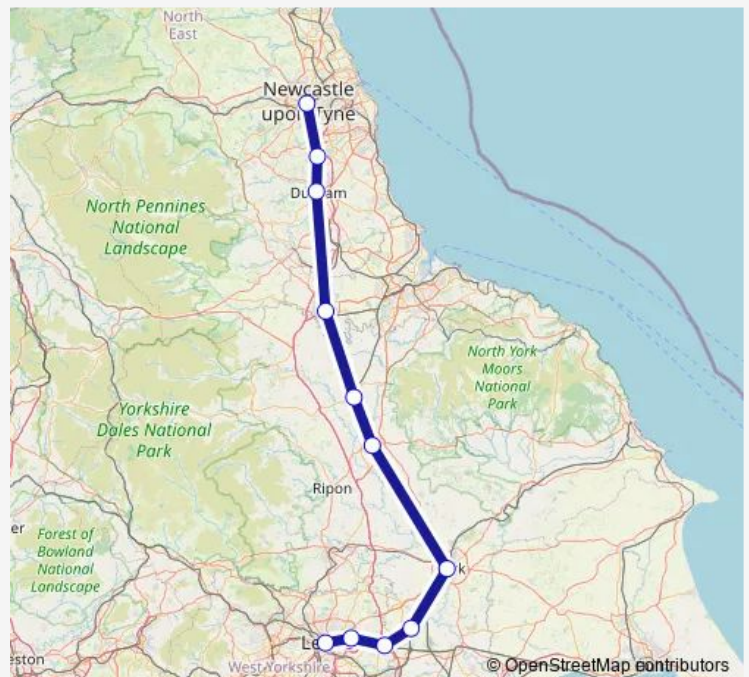

Saturday 04:23-19:44

Sunday 07:59-19:42

Route info

Direction: Newcastle

Stops: 11

Trip Duration: 1 hour 30 min

TransPennine Express — Leeds - Newcastle

Direction

Newcastle — Leeds

10 stops

[Open route schedule](#)

Newcastle

Durham

Darlington

Northallerton

Thirsk

Saturday 06:46-22:42

Sunday 10:39-22:43

Route info

Direction: Leeds

Stops: 11

Trip Duration: 1 hour 36 min

Direction

Newcastle — Leeds

Route schedule

Newcastle — Leeds

Monday	—
Tuesday	—
Wednesday	—
Thursday	—
Friday	—
Saturday	04:21-19:44
Sunday	07:44-19:44

Route info

Direction: Newcastle

Stops: 10

Trip Duration: 1 hour 50 min

Direction