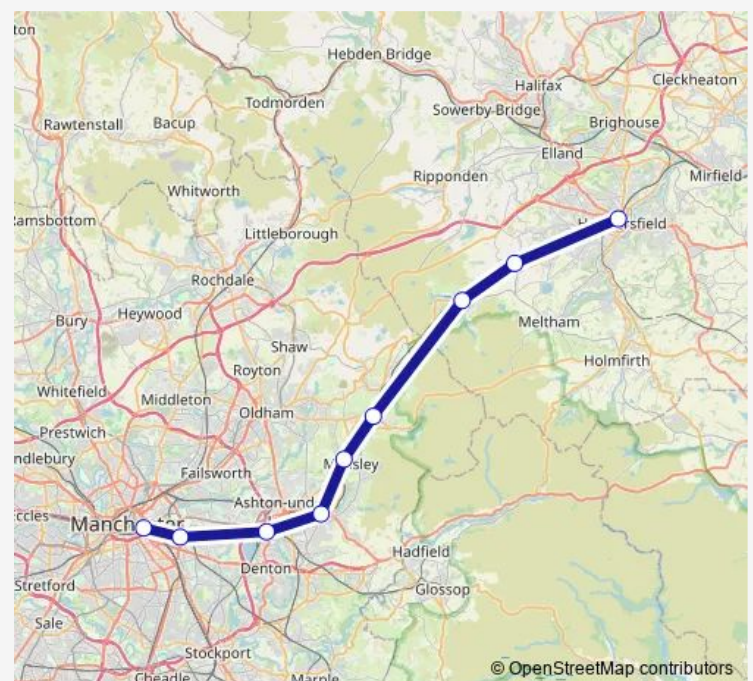

Rail TransPennine Express Huddersfield - Manchester Piccadilly

[Go to website](#)

Direction

Huddersfield — Manchester Piccadilly

9 stops

[Open route schedule](#)

Huddersfield

Slaithwaite

Route info

Direction: Huddersfield

Stops: 9

Trip Duration: 0 hour 48 min

Direction

Manchester Piccadilly — Huddersfield

8 stops

[Open route schedule](#)

Manchester Piccadilly

Ashburys

Guide Bridge

Stalybridge

Greenfield

Marsden

Slaithwaite

Huddersfield