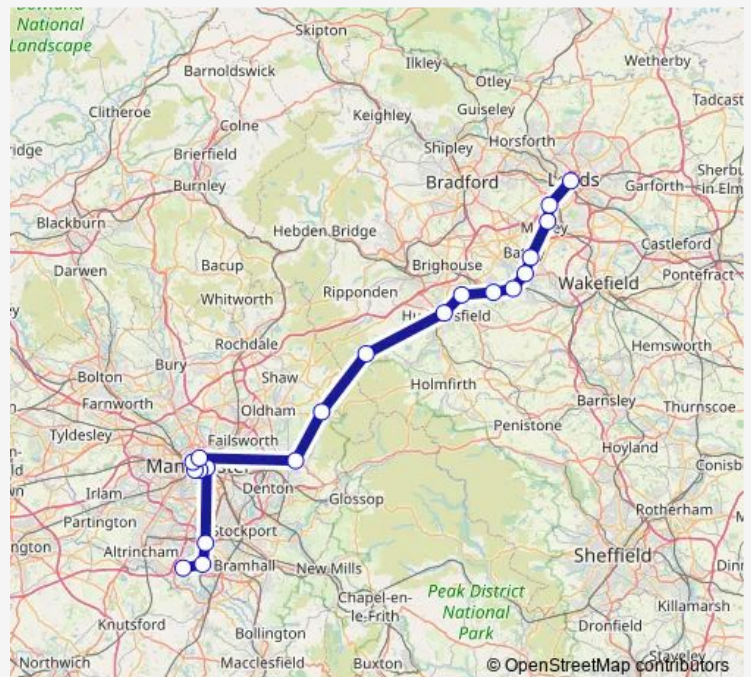

### Route schedule

Leeds — Manchester Airport

Monday	—
Tuesday	—
Wednesday	—
Thursday	—
Friday	—
Saturday	—
Sunday	09:40-21:42

### Route info

Direction: Leeds

Stops: 16

Trip Duration: 1 hour 27 min

## Direction

Leeds — Manchester Airport

12 stops

[Open route schedule](#)

Leeds

Wakefield Kirkgate

Mirfield

Huddersfield

## Route info

Direction: Leeds

Stops: 12

Trip Duration: 1 hour 34 min