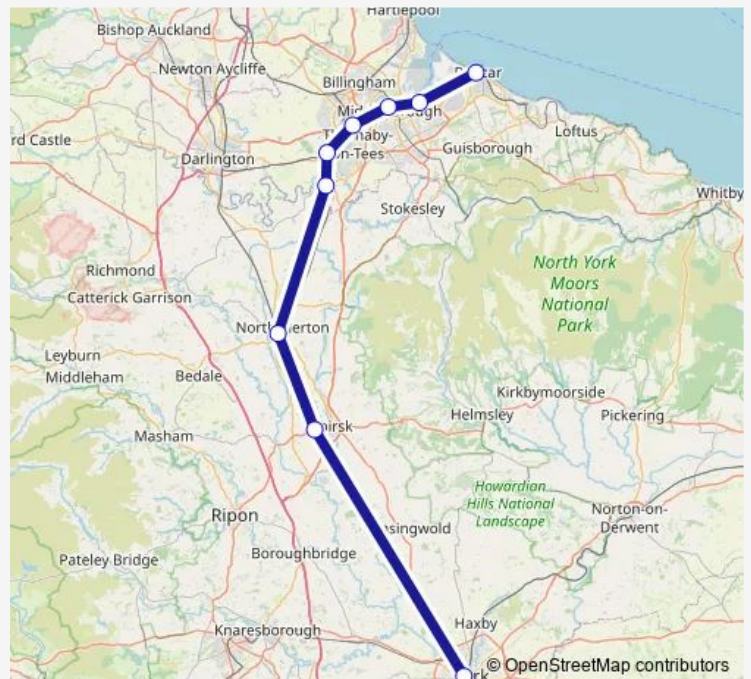

Rail TransPennine Express Redcar Central - York

[Go to website](#)

Direction

Redcar Central — York

9 stops

[Open route schedule](#)

Redcar Central

South Bank

Middlesbrough

Thornaby

Eaglescliffe

Yarm

Northallerton

Thirsk

York

Route schedule

Route info

Direction: Redcar Central

Stops: 9

Trip Duration: 1 hour 23 min

TransPennine Express — York - Redcar Central

Direction

York — Redcar Central

9 stops

[Open route schedule](#)

York

Thirsk

Northallerton

Yarm

Eaglescliffe

Thornaby

Middlesbrough