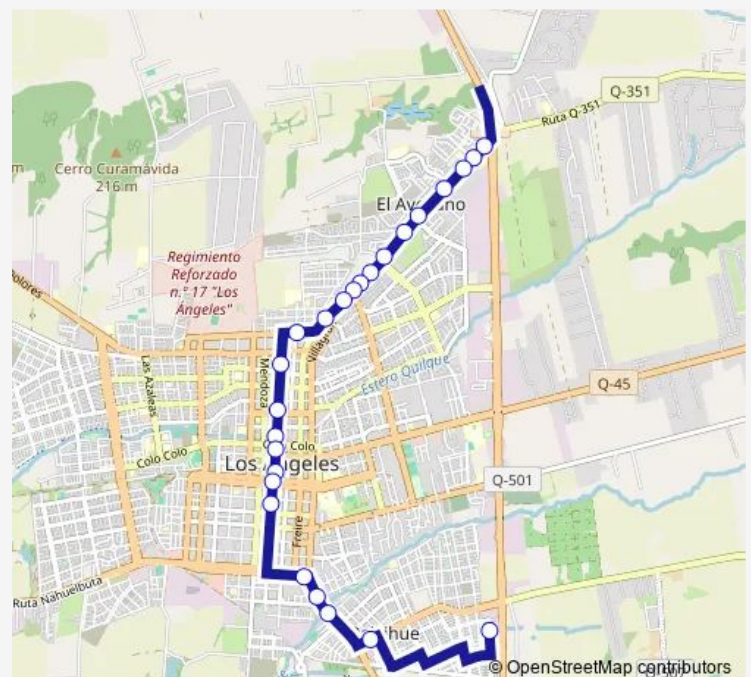

Almte. Latorre / Colon

Valdivia / Janequeo

Valdivia / Tucapel

Valdivia / Colo Colo

Valdivia / Lautaro

Valdivia / Ricardo Vicuna

Valdivia / Avenida Ricardo Vicuna Sur

San Martin / Baquedano

Vicuna Mackenna / Los Carrera

Route schedule

Sor Vicenta / Pto. Seco — Oriente / Lima

Monday 07:47-19:47

Tuesday 07:47-19:47

Wednesday 07:47-19:47

Thursday 07:47-19:47

Friday 07:47-19:47

Saturday 07:47-19:47

Sunday 07:47-19:47

Route info

Direction: Sor Vicenta / Pto. Seco

Stops: 25

Trip Duration: 0 hour 26 min

C25V_R — Paillihue

Los Carrera / Maria Auxiliadora

Los Carrera / Edmundo Arellano

Francisco Encina / Santiago Barrera

Oriente / Lima

C25V_R Bus time schedules and route maps are available in an offline PDF at busmaps.com. Use the busmaps.com website to see live bus times, train schedule or subway schedule, and step-by-step directions for all public transit in Los Angeles