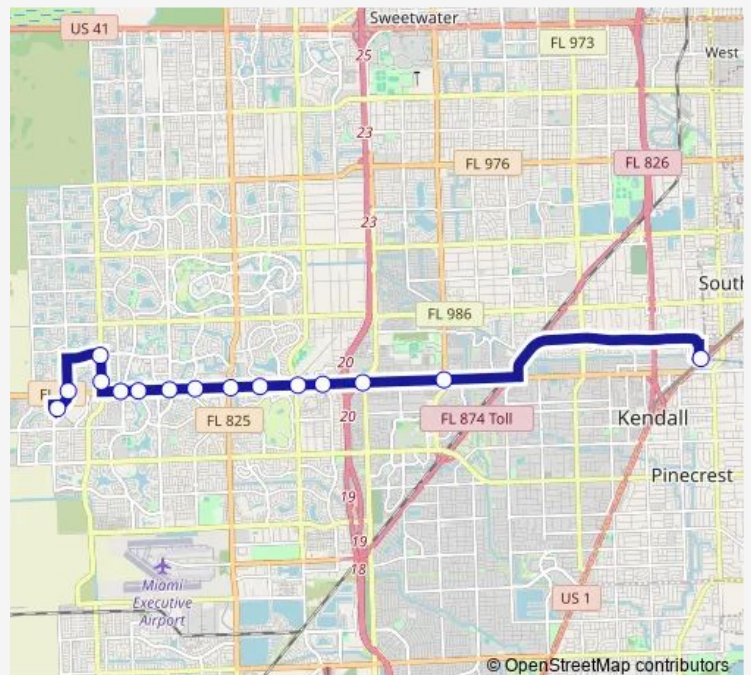

### Direction

SW 91st ST @ SW 162nd Ave — Dadeland North BAY 1

15 stops

[Open route schedule](#)

SW 91st ST @ SW 162nd Ave

SW 162 AV @ SW 88 St

SW 80 ST / SW 157 Av

SW 157 Ave @ #8600

SW 88 St@Sw 117 Av

SW 88 ST & 107 Av

Dadeland North BAY 1

### Route schedule

SW 91st ST @ SW 162nd Ave — Dadeland North BAY 1

Monday 05:13-09:20

Tuesday 05:13-09:20

Wednesday 05:13-09:20

Thursday 05:13-09:20

Friday 05:13-09:20

Saturday —

### Route info

Direction: SW 91st ST @ SW 162nd Ave

Stops: 15

Trip Duration: 0 hour 45 min

**Direction**

Dadeland North BAY 7 — SW 91st ST @ SW 162nd Ave

15 stops

[Open route schedule](#)