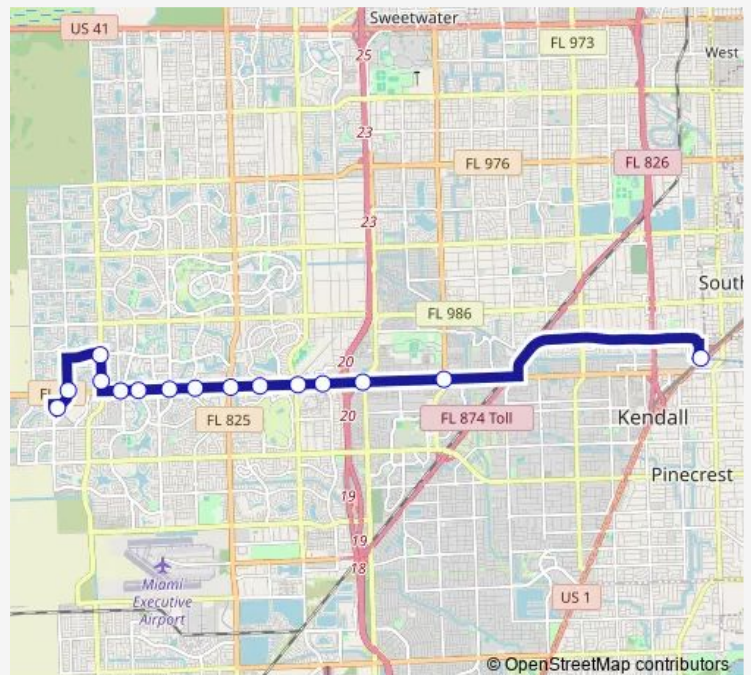

SW 88 ST @ SW 127 Av

SW 88 ST & SW 122 Av

SW 88 St@Sw 117 Av

SW 88 ST & 107 Av

DADELAND NORTH BAY 1

Route schedule

SW 91ST ST @ SW 162ND AVE — DADELAND NORTH BAY 1

Monday 05:13-09:20

Tuesday 05:13-09:20

Wednesday 05:13-09:20

Thursday 05:13-09:20

Friday 05:13-09:20

Saturday —

Sunday —

Route info

Direction: SW 91ST ST @ SW 162ND AVE

Stops: 15

Trip Duration: 0 hour 39 min

Direction

DADELAND NORTH BAY 7 — SW 91ST ST @ SW 162ND AVE

15 stops

[Open route schedule](#)

DADELAND NORTH BAY 7

SW 107 AV / SW 88 St

SW 88 ST & 152 Av

SW 88 ST / SW 157 Av

158 Ave / SW 80 St

SW 162 Ave @ SW 88 St

SW 91ST ST @ SW 162ND AVE

Route schedule

DADELAND NORTH BAY 7 — SW 91ST ST @ SW 162ND AVE

Monday 15:25-19:30