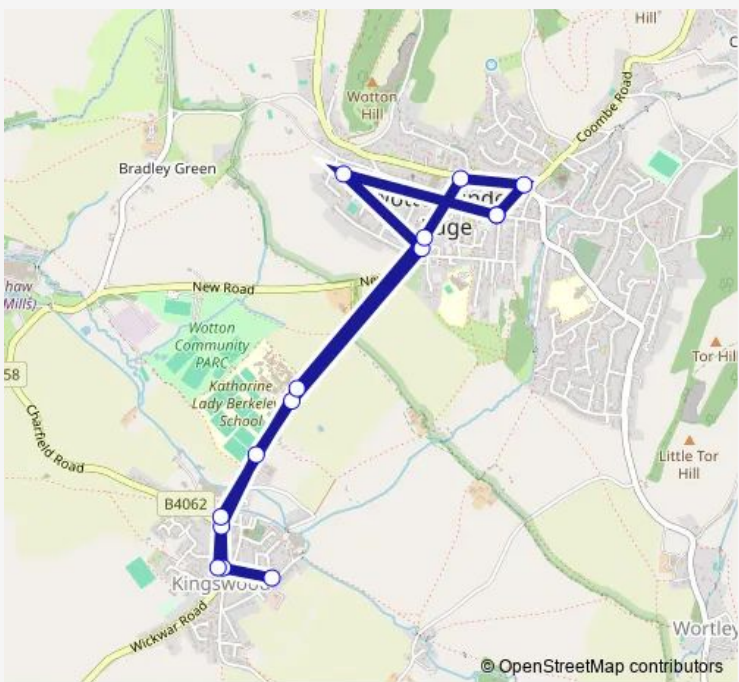

Bus 288 Wotton-under-Edge - Kingswood - Wotton-under-Edge

[Go to website](#)

Direction
 Barclays Bank — Barclays Bank
 15 stops
[Open route schedule](#)

- Barclays Bank
- Dryleaze Court
- Symn Lane
- Katharine Lady Berkeley's School
- Pennwood Lodge
- War Memorial
- The Chipping
- Bramley Close
- The Chipping
- War Memorial
- Katharine Lady Berkeley's School
- Westfields
- Garage
- War Memorial
- Barclays Bank

Route schedule
 Barclays Bank — Barclays Bank

Monday	—
Tuesday	10:50-12:40
Wednesday	—
Thursday	—
Friday	10:50-12:40
Saturday	—
Sunday	—

Route info
 Direction: Barclays Bank
 Stops: 15
 Trip Duration: 0 hour 14 min

Direction

Barclays Bank — Barclays Bank

13 stops

[Open route schedule](#)

Barclays Bank

Garage

War Memorial

Valley Road

Barclays Bank

Route schedule

Barclays Bank — Barclays Bank

Monday	—
Tuesday	10:30-12:20
Wednesday	—
Thursday	—
Friday	10:30-12:20
Saturday	—
Sunday	—

Route info

Direction: Barclays Bank

Stops: 13

Trip Duration: 0 hour 19 min