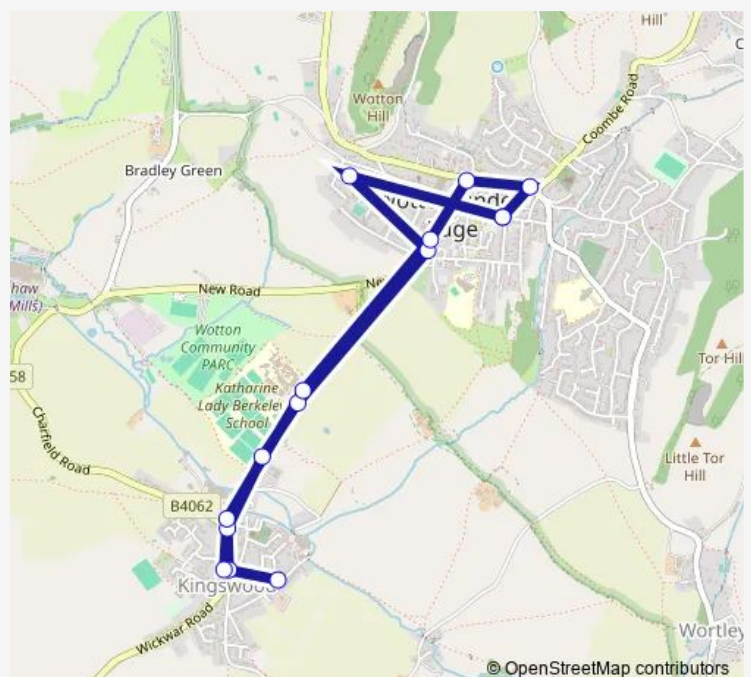

10:50-12:40

Saturday

—

Sunday

—

Route info

Direction: Barclays Bank

Stops: 15

Trip Duration: 0 hour 14 min

Direction

Barclays Bank — Barclays Bank

13 stops

[Open route schedule](#)

Barclays Bank

Garage

War Memorial

Valley Road

Pumping Station

Full Moon

Bearlands

Brickfields

Pitman Place

Fountain Crescent

Water Lane

Water Lane South End

Barclays Bank

Route schedule

Barclays Bank — Barclays Bank

Monday	—
Tuesday	10:30-12:20
Wednesday	—
Thursday	—
Friday	10:30-12:20
Saturday	—
Sunday	—

Route info

Direction: Barclays Bank