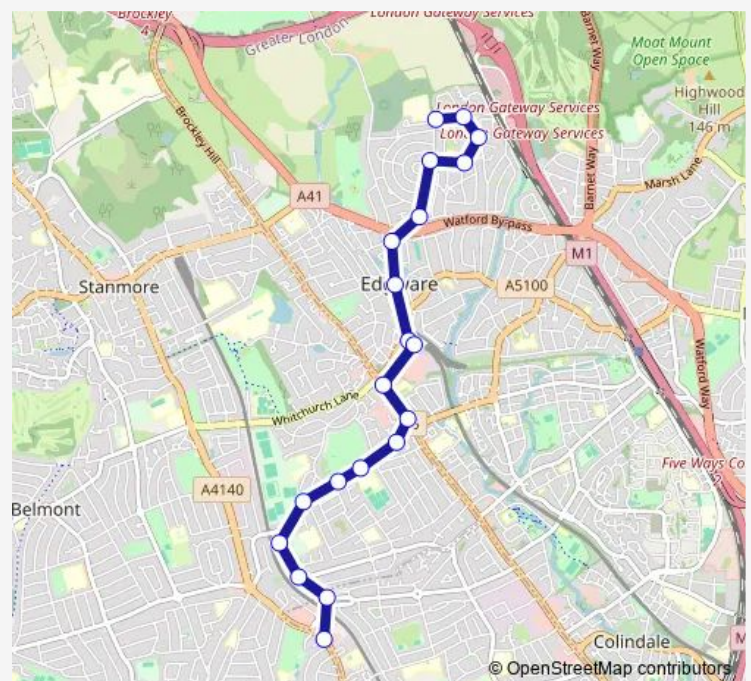

Friday 00:01-23:42

Saturday 00:01-23:41

Sunday 00:01-23:41

Route info

Direction: Meadfield

Stops: 20

Trip Duration: 0 hour 33 min

288 — Queensbury, Morrisons - Merlin Crescent - Edgware - Wolmer Close - Broadfields Estate

Direction

Queensbury Morrisons — Meadfield

19 stops

[Open route schedule](#)

Queensbury Morrisons

Queensbury

Mollison Way

Bridgewater Gardens

Route info

Direction: Queensbury Morrisons

Stops: 19

Trip Duration: 0 hour 17 min

288 Bus time schedules and route maps are available in an offline PDF at busmaps.com. Use the busmaps.com website to see live bus times, train schedule or subway schedule, and step-by-step directions for all public transit in London