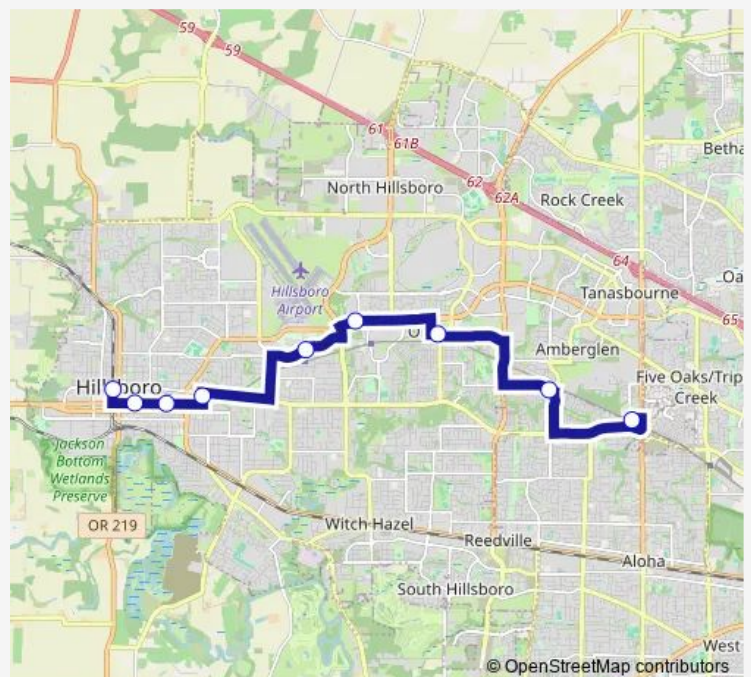

SW Millikan & 141st

SW 153rd & 154th Terrace

SW Jenkins & 158th

W Baseline & Baseline/Jenkins

Willow Creek Transit Center

### Route schedule

Rose Quarter Transit Center — Willow Creek Transit Center

Monday 25:35<sup>+1</sup>

Tuesday 25:35<sup>+1</sup>

Wednesday 25:35<sup>+1</sup>

Thursday 25:35<sup>+1</sup>

Friday 25:35<sup>+1</sup>

### Route info

Direction: Rose Quarter Transit Center

Stops: 17

Trip Duration: 0 hour 53 min

**Direction**

Willow Creek Transit Center — Rose Quarter Transit Center

17 stops

[Open route schedule](#)

Willow Creek Transit Center

W Baseline &amp; Baseline/Jenkins

SW Jenkins &amp; Merlo Rd

SW 153rd &amp; 154th Terrace

14100 Block SW Millikan

SW Millikan Way &amp; Rose Biggi Ave

Beaverton Transit Center

Sunset Transit Center