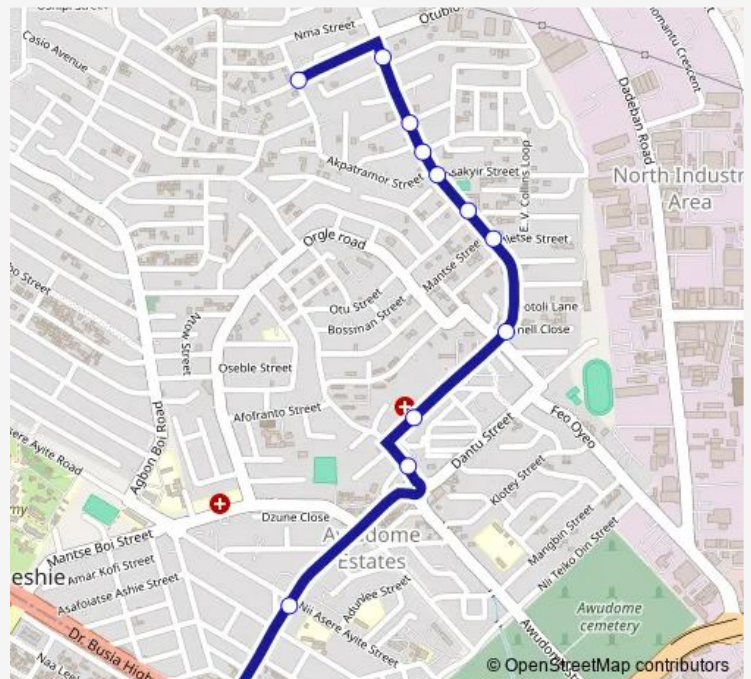

Masalakyi

Swanlake Last Stop

Route schedule

Kaneshie Market Station — Swanlake Last Stop

Monday 06:00

Tuesday 06:00

Wednesday 06:00

Thursday 06:00

Friday 06:00

Saturday 06:00

Sunday 06:00

Route info

Direction: Kaneshie Market Station

Stops: 12

Trip Duration: 0 hour 12 min

Direction

Swanlake Last Stop — Kaneshie Market Station

15 stops

[Open route schedule](#)

Swanlake Last Stop

Obaatanpa

Pentecost

St. Theresa's

Picadilly

Friday 06:00

Saturday 06:00

Sunday 06:00

Route info

Direction: Swanlake Last Stop

Stops: 15

Trip Duration: 0 hour 12 min

288 Bus time schedules and route maps are available in an offline PDF at busmaps.com. Use the busmaps.com website to see live bus times, train schedule or subway schedule, and step-by-step directions for all public transit in Accra