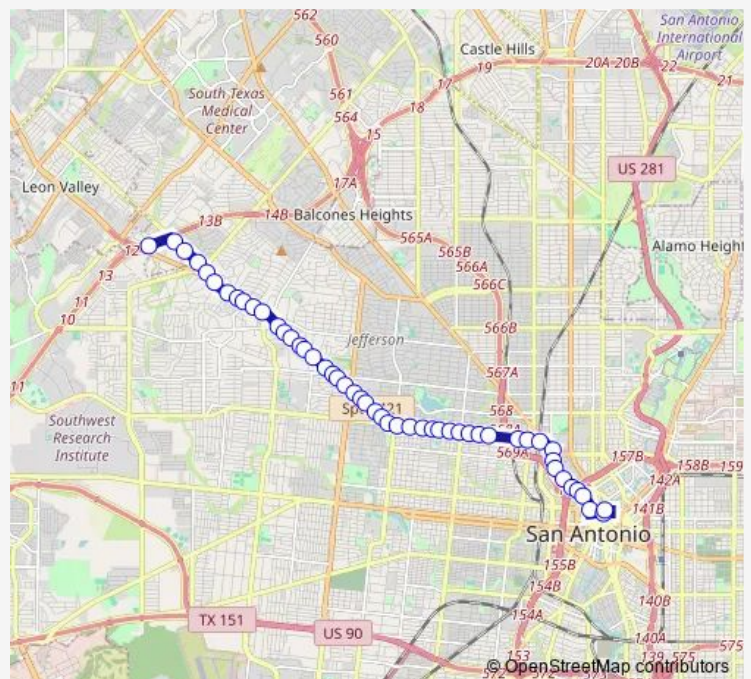

Culebra & Hamilton

Culebra & Williams

Culebra & Glenmore

Route schedule

Martin & N. ST. Mary'S — NW Loop 410 E. Access RD. & Bandera (400')

Monday 22:30-00:30⁺¹

Tuesday 22:30-00:30⁺¹

Wednesday 22:30-00:30⁺¹

Thursday 22:30-00:30⁺¹

Friday 22:30-00:30⁺¹

Saturday 22:30-00:30⁺¹

Sunday 22:30-00:30⁺¹

Route info

Direction: Martin & N. ST. Mary'S

Stops: 53

Trip Duration: 0 hour 26 min

NW Loop 410 E. Access RD. & Bandera (400')

Direction

NW Loop 410 E. Access RD. & Bandera (400') — Martin & N. ST. Mary'S

50 stops

[Open route schedule](#)

NW Loop 410 E. Access RD. & Bandera (400')

EVERS & DAUGHTRY

Direction: NW Loop 410 E. Access RD. & Bandera (400')

Stops: 50

Trip Duration: 0 hour 28 min

Bandera & Waverly

Bandera & Kentucky

Bandera & Culebra

CULEBRA & 23RD

CULEBRA & NEFF