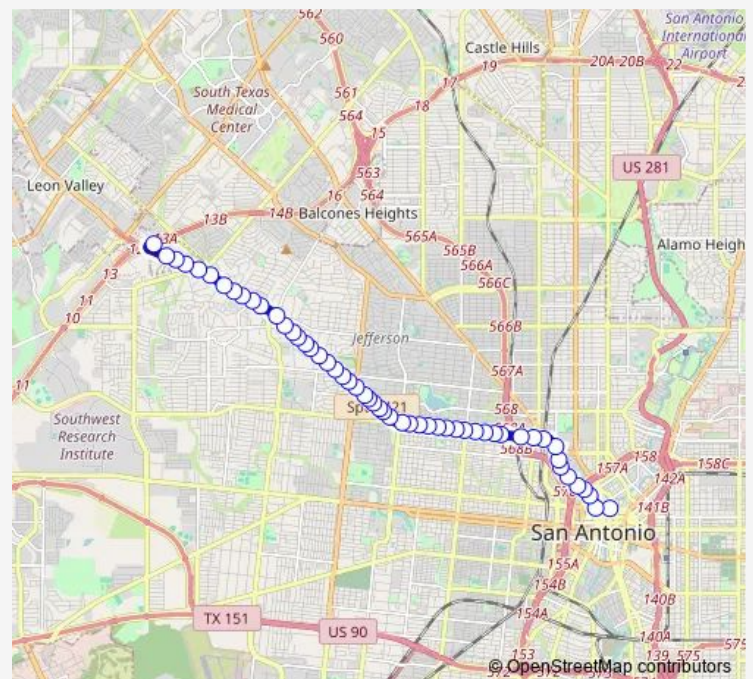

Bus 288 Bandera / Evers 88 Lineup

[Go to website](#)

Direction

Martin & N. ST. Mary'S — NW Loop 410 E. Access RD. & Bandera (400')

53 stops

[Open route schedule](#)

Martin & N. ST. Mary'S

Martin & N. Flores

Culebra & Hamilton

Culebra & Williams

Culebra & Glenmore

Route schedule

Martin & N. ST. Mary'S — NW Loop 410 E. Access RD. & Bandera (400')

Monday	22:30-00:30 ⁺¹
Tuesday	22:30-00:30 ⁺¹
Wednesday	22:30-00:30 ⁺¹
Thursday	22:30-00:30 ⁺¹
Friday	22:30-00:30 ⁺¹
Saturday	22:30-00:30 ⁺¹
Sunday	22:30-00:30 ⁺¹

Route info

Direction: Martin & N. ST. Mary'S

Stops: 53

Trip Duration: 0 hour 26 min

288 — Bandera / Evers 88 Lineup

Culebra & Goodrich

Culebra & Rouse

Culebra & Wilson

50 stops

[Open route schedule](#)

NW Loop 410 E. Access RD. & Bandera (400')

Evers & Daughtry

Evers Opposite Fairford

Evers Opposite E. Rolling Ridge

Evers Opposite Wildflower

Evers & Bandera