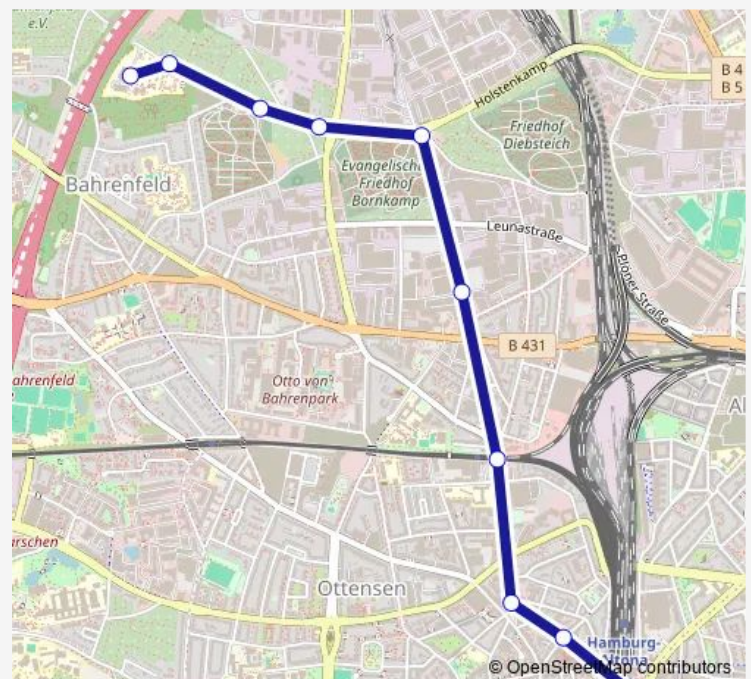

### Direction

Pflegezentrum Lutherpark — Hamburg Bf. Altona

10 stops

[Open route schedule](#)

Pflegezentrum Lutherpark

Holstenkamp (West)

Friedhof Holstenkamp

Regerstraße (Ost)

Ruhrstraße

Leverkusenstraße

S Ottensen

Hohenesch

Große Rainstraße

Hamburg Bf. Altona

### Route schedule

Pflegezentrum Lutherpark — Hamburg Bf. Altona

Monday 05:16-22:16

Tuesday 05:16-22:16

Wednesday 05:16-22:16

Thursday 05:16-22:16

Friday 05:16-22:16

Saturday 05:16-22:16

### Route info

Direction: Pflegezentrum Lutherpark

Stops: 10

Trip Duration: 0 hour 14 min