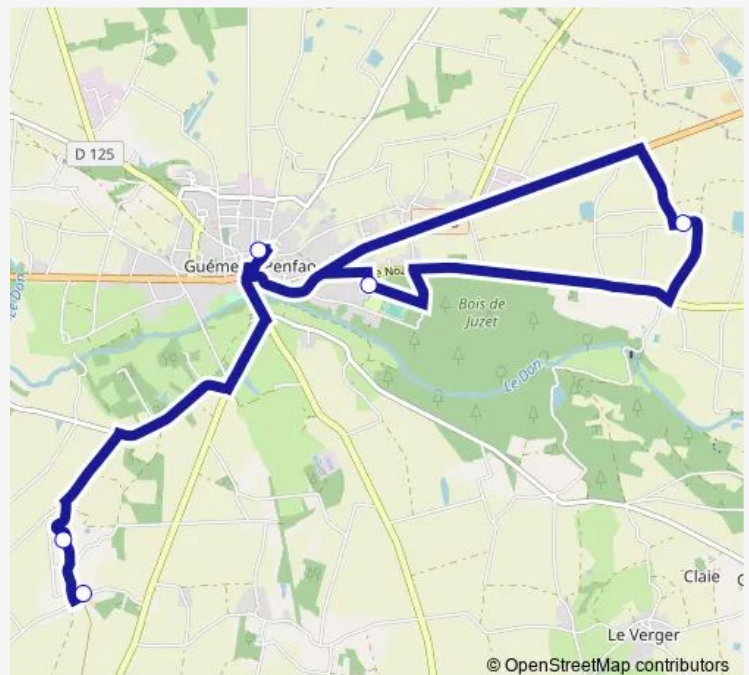

Haut Luc

Route schedule

Collège St-Michel — Haut Luc

Monday	17:05
Tuesday	17:05
Wednesday	12:32
Thursday	17:05
Friday	17:05
Saturday	—
Sunday	—

Route info

Direction: Collège St-Michel

Stops: 5

Trip Duration: 0 hour 24 min

Direction

Ecole Publique — Garderie

4 stops

[Open route schedule](#)

Ecole Publique

Tardivelais

Ecole de Beslé

Garderie

Monday	07:20
Tuesday	07:20
Wednesday	07:20
Thursday	07:20
Friday	07:20
Saturday	—
Sunday	—

Route info

Direction: Bas Luc

Stops: 5

Trip Duration: 0 hour 28 min

Direction

Tardivelais — Ecole Publique

2 stops

Thursday	08:28
----------	-------

Friday	08:28
--------	-------

Saturday	—
----------	---

Sunday	—
--------	---

Route info

Direction: Tardivelais

Stops: 2

Trip Duration: 0 hour 7 min