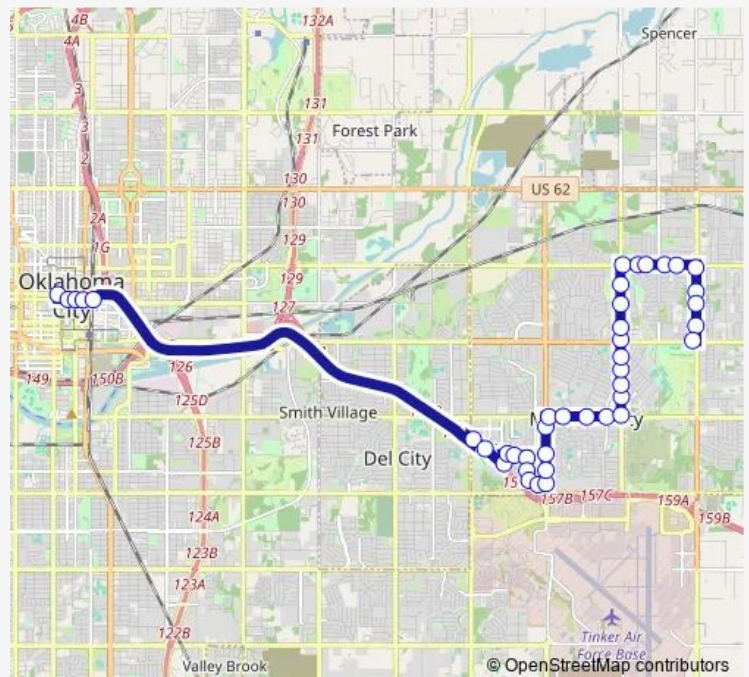

W Boeing DR @ Harr

W Boeing DR @ Wheeler Pl

S AIR Depot Blvd @ W Boeing Dr

S AIR Depot Blvd @ Ercoupe

S AIR Depot Blvd @ Adair

S AIR Depot Blvd @ W Peach St

SE 15th ST @ S AIR Depot Blvd

SE 15th ST @ E Lockheed Dr

### Route schedule

Transit Center BAY I — N Douglas Blvd @ E Reno Ave

Monday 05:20-18:35

Tuesday 05:20-18:35

Wednesday 05:20-18:35

Thursday 05:20-18:35

Friday 05:20-18:35

Saturday —

### Route info

Direction: Transit Center BAY I

Stops: 41

Trip Duration: 0 hour 35 min

015 — Midwest City

SE 15th @ KEY Blvd

S Midwest Blvd @ SE 15th St

S Midwest Blvd @ Steed Dr

## Route info

Direction: N Douglas Blvd @ E Reno Ave

Stops: 30

Trip Duration: 0 hour 35 min

Tinker Diagonal @ Trosper Rd

Tinker Diagonal @ S Sooner Rd

N Robinson AVE @ W Main St

NW 4TH ST @ Robinson